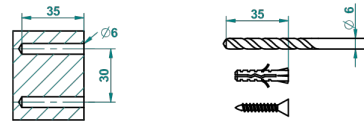

ITHAQUE GOLD DECOR

A7A-4720C

Metal toilet brush holder with brush with cover wall mounted

THG®
PARIS

28537

27/10/2015

CHARACTERISTIC

- Ithaque Gold decor
- Metal toilet brush holder with brush with cover wall mounted

AVAILABLE FINITIONS

Black ceram - D30
Blush PVD - H62
Brass color PVD - H49
Brown bronze color PVD - F33
Chrome polished - A02
Chrome polished / gold polished - G02

Copper antique matt, coated - H07
Gold color PVD - H52
Gold mat - F07
Gold polished - F01
Graphite PVD - H64
Light coated bronze - D01

Matt Umber PVD - H67
Matt blush PVD - H60
Matt brass color PVD - H50
Matt brown bronze color PVD - F34
Matt chrome (American satin) - C02
Matt gold color PVD - H53

Matt graphite PVD - H65
Matt nickel (American satin) - C01
Matt nickel color PVD - H56
Nickel antique / Sovereign - H28
Nickel color PVD - H55
Nickel polished - B01

Soft gold - F30
Soft matt gold - F31
Umber PVD - H66