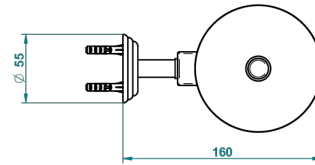

ITHAQUE GOLD DECOR

A7A-4720C

Metal toilet brush holder with brush with cover wall mounted

THG®
PARIS

28537

27/10/2015

CHARACTERISTIC

- Ithaque Gold decor
- Metal toilet brush holder with brush with cover wall mounted

AVAILABLE FINITIONS

Black ceram - D30
Blush PVD - H62
Brass color PVD - H49
Brown bronze color PVD - F33
Chrome polished - A02
Chrome polished / gold polished - G02

Copper antique matt, coated - H07
Gold color PVD - H52
Gold mat - F07
Gold polished - F01
Graphite PVD - H64
Light coated bronze - D01

Matt Umber PVD - H67
Matt blush PVD - H60
Matt brass color PVD - H50
Matt brown bronze color PVD - F34
Matt chrome (American satin) - C02
Matt gold color PVD - H53

Matt graphite PVD - H65
Matt nickel (American satin) - C01
Matt nickel color PVD - H56
Nickel antique / Sovereign - H28
Nickel color PVD - H55
Nickel polished - B01

Soft gold - F30
Soft matt gold - F31
Umber PVD - H66