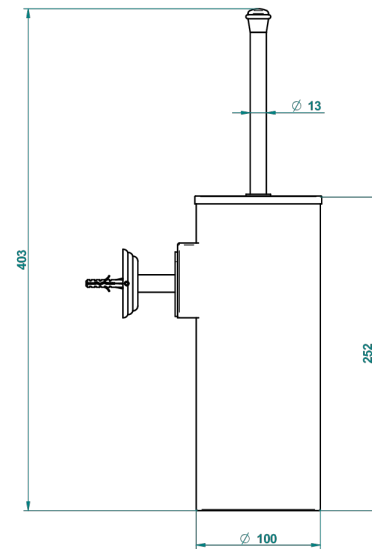

ITHAQUE GOLD DECOR

A7A-4720C

Metal toilet brush holder with brush with cover wall mounted

THG®
PARIS

28537

27/10/2015

CHARACTERISTIC

- Ithaque Gold decor
- Metal toilet brush holder with brush with cover wall mounted

AVAILABLE FINITIONS

Black ceram - D30
Blush PVD - H62
Brass color PVD - H49
Brown bronze color PVD - F33
Chrome polished - A02
Chrome polished / gold polished - G02

Copper antique matt, coated - H07
Gold color PVD - H52
Gold mat - F07
Gold polished - F01
Graphite PVD - H64
Light coated bronze - D01

Matt Umber PVD - H67
Matt blush PVD - H60
Matt brass color PVD - H50
Matt brown bronze color PVD - F34
Matt chrome (American satin) - C02
Matt gold color PVD - H53

Matt graphite PVD - H65
Matt nickel (American satin) - C01
Matt nickel color PVD - H56
Nickel antique / Sovereign - H28
Nickel color PVD - H55
Nickel polished - B01

Soft gold - F30
Soft matt gold - F31
Umber PVD - H66