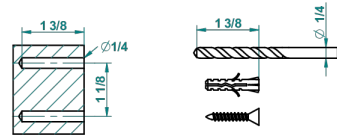

ITHAQUE GOLD DECOR

A7A-4720C

Metal toilet brush holder with brush with cover wall mounted

THG®
PARIS

28537

27/10/2015

CHARACTERISTIC

- Ithaque Gold decor
- Metal toilet brush holder with brush with cover wall mounted

AVAILABLE FINITIONS

Black ceram - D30
Blush PVD - H62
Brass color PVD - H49
Brown bronze color PVD - F33
Chrome polished - A02
Chrome polished / gold polished - G02

Copper antique matt, coated - H07
Gold color PVD - H52
Gold mat - F07
Gold polished - F01
Graphite PVD - H64
Light coated bronze - D01

Matt Umber PVD - H67
Matt blush PVD - H60
Matt brass color PVD - H50
Matt brown bronze color PVD - F34
Matt chrome (American satin) - C02
Matt gold color PVD - H53

Matt graphite PVD - H65
Matt nickel (American satin) - C01
Matt nickel color PVD - H56
Nickel antique / Sovereign - H28
Nickel color PVD - H55
Nickel polished - B01

Soft gold - F30
Soft matt gold - F31
Umber PVD - H66