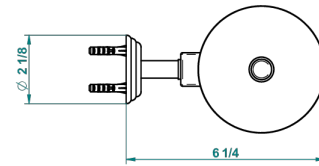

ITHAQUE GOLD DECOR

A7A-4720C

Metal toilet brush holder with brush with cover wall mounted

THG®
PARIS

28537

27/10/2015

CHARACTERISTIC

- Ithaque Gold decor
- Metal toilet brush holder with brush with cover wall mounted

AVAILABLE FINITIONS

Black ceram - D30
Blush PVD - H62
Brass color PVD - H49
Brown bronze color PVD - F33
Chrome polished - A02
Chrome polished / gold polished - G02

Copper antique matt, coated - H07
Gold color PVD - H52
Gold mat - F07
Gold polished - F01
Graphite PVD - H64
Light coated bronze - D01

Matt Umber PVD - H67
Matt blush PVD - H60
Matt brass color PVD - H50
Matt brown bronze color PVD - F34
Matt chrome (American satin) - C02
Matt gold color PVD - H53

Matt graphite PVD - H65
Matt nickel (American satin) - C01
Matt nickel color PVD - H56
Nickel antique / Sovereign - H28
Nickel color PVD - H55
Nickel polished - B01

Soft gold - F30
Soft matt gold - F31
Umber PVD - H66