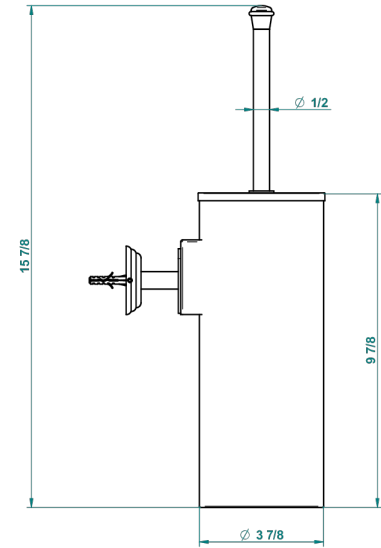

ITHAQUE GOLD DECOR

A7A-4720C

Metal toilet brush holder with brush with cover wall mounted

THG®
PARIS

28537

27/10/2015

CHARACTERISTIC

- Ithaque Gold decor
- Metal toilet brush holder with brush with cover wall mounted

AVAILABLE FINITIONS

Black ceram - D30
Blush PVD - H62
Brass color PVD - H49
Brown bronze color PVD - F33
Chrome polished - A02
Chrome polished / gold polished - G02

Copper antique matt, coated - H07
Gold color PVD - H52
Gold mat - F07
Gold polished - F01
Graphite PVD - H64
Light coated bronze - D01

Matt Umber PVD - H67
Matt blush PVD - H60
Matt brass color PVD - H50
Matt brown bronze color PVD - F34
Matt chrome (American satin) - C02
Matt gold color PVD - H53

Matt graphite PVD - H65
Matt nickel (American satin) - C01
Matt nickel color PVD - H56
Nickel antique / Sovereign - H28
Nickel color PVD - H55
Nickel polished - B01

Soft gold - F30
Soft matt gold - F31
Umber PVD - H66