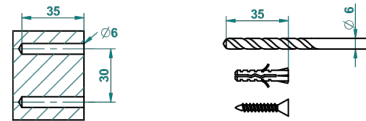

28537

27/10/2015

CHARACTERISTIC

- Dahlia
- Metal toilet brush holder with brush with cover wall mounted

AVAILABLE FINITIONS

Black ceram - D30
Blush PVD - H62
Brass color PVD - H49
Brown bronze color PVD - F33
Chrome polished - A02
Chrome polished / gold polished - G02

Copper antique matt, coated - H07
Gold color PVD - H52
Gold mat - F07
Gold polished - F01
Graphite PVD - H64
Light coated bronze - D01

Matt Umber PVD - H67
Matt blush PVD - H60
Matt brass color PVD - H50
Matt brown bronze color PVD - F34
Matt chrome (American satin) - C02
Matt gold color PVD - H53

Matt graphite PVD - H65
Matt nickel (American satin) - C01
Matt nickel color PVD - H56
Nickel antique / Sovereign - H28
Nickel color PVD - H55
Nickel polished - B01

Soft gold - F30
Soft matt gold - F31
Umber PVD - H66