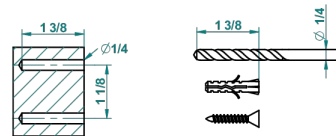

28537

27/10/2015

CHARACTERISTIC

- Dahlia
- Metal toilet brush holder with brush with cover wall mounted

AVAILABLE FINITIONS

Black ceram - D30
Blush PVD - H62
Brass color PVD - H49
Brown bronze color PVD - F33
Chrome polished - A02
Chrome polished / gold polished - G02

Copper antique matt, coated - H07
Gold color PVD - H52
Gold mat - F07
Gold polished - F01
Graphite PVD - H64
Light coated bronze - D01

Matt Umber PVD - H67
Matt blush PVD - H60
Matt brass color PVD - H50
Matt brown bronze color PVD - F34
Matt chrome (American satin) - C02
Matt gold color PVD - H53

Matt graphite PVD - H65
Matt nickel (American satin) - C01
Matt nickel color PVD - H56
Nickel antique / Sovereign - H28
Nickel color PVD - H55
Nickel polished - B01

Soft gold - F30
Soft matt gold - F31
Umber PVD - H66