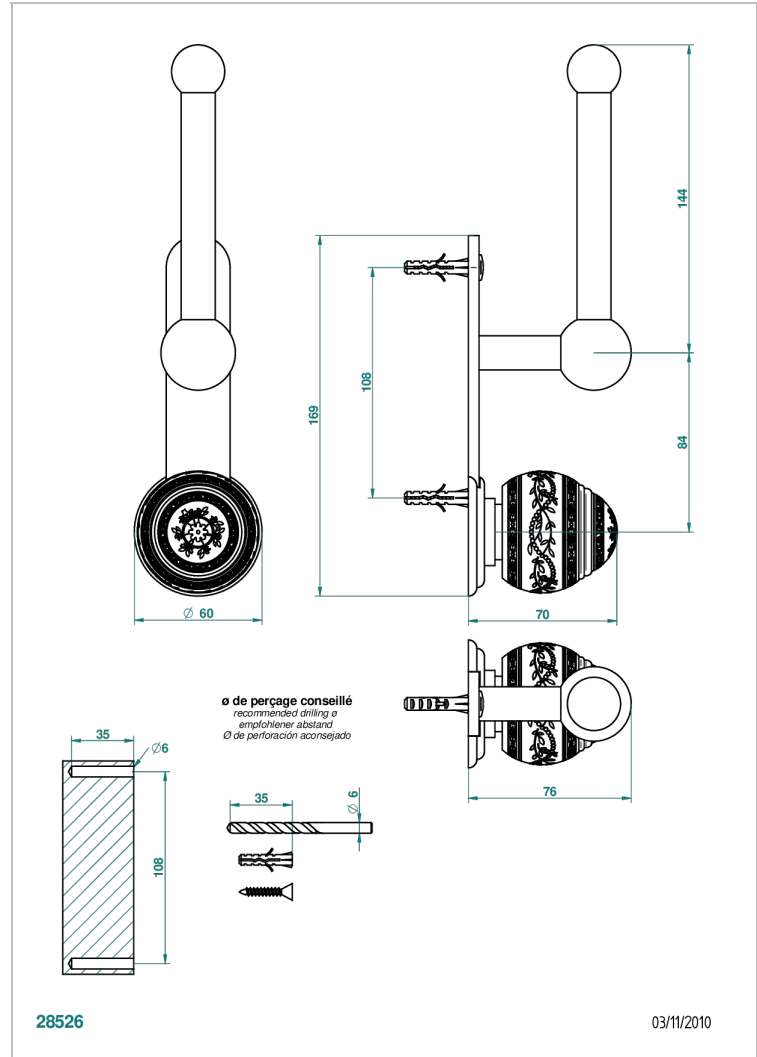

MARQUISE GOLD DECOR

A7F-542

Reserve toilet paper holder

THG[®]
PARIS

CHARACTERISTIC

- Marquise Gold decor
- Reserve toilet paper holder

AVAILABLE FINITIONS

Black ceram - D30
Blush PVD - H62
Brass color PVD - H49
Brown bronze color PVD - F33
Chrome polished - A02
Chrome polished / gold polished - G02