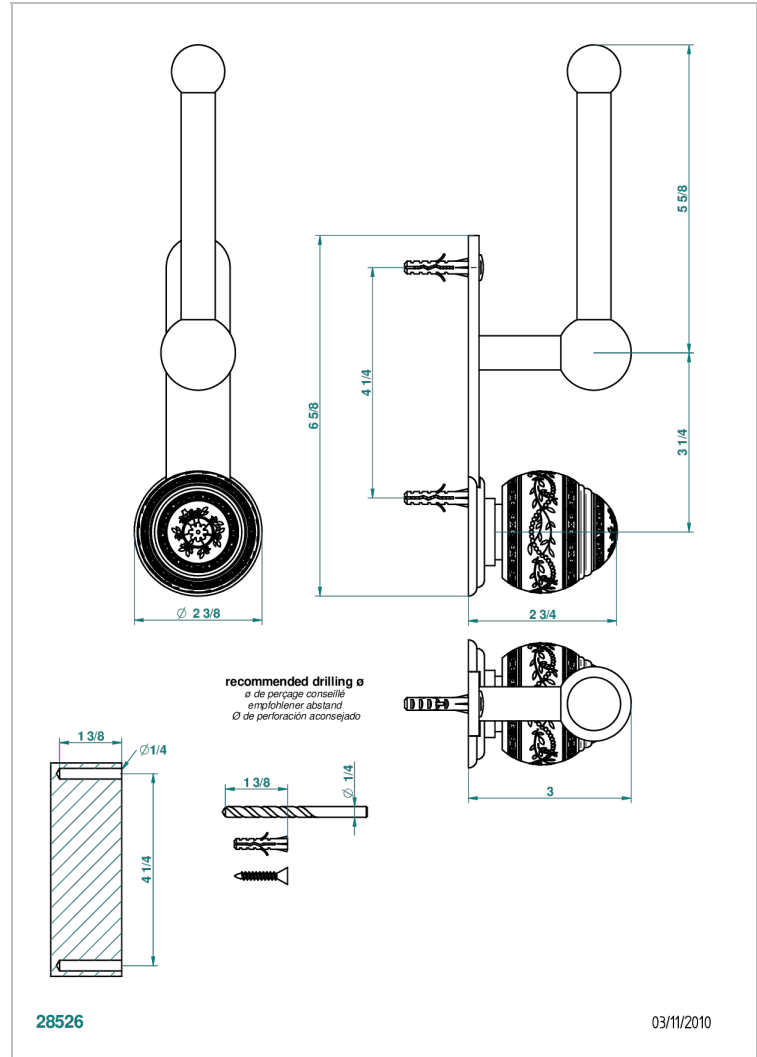

MARQUISE GOLD DECOR

A7F-542

Reserve toilet paper holder

CHARACTERISTIC

- Marquise Gold decor
- Reserve toilet paper holder

AVAILABLE FINITIONS

Black ceram - D30
 Blush PVD - H62
 Brass color PVD - H49
 Brown bronze color PVD - F33
 Chrome polished - A02
 Chrome polished / gold polished - G02