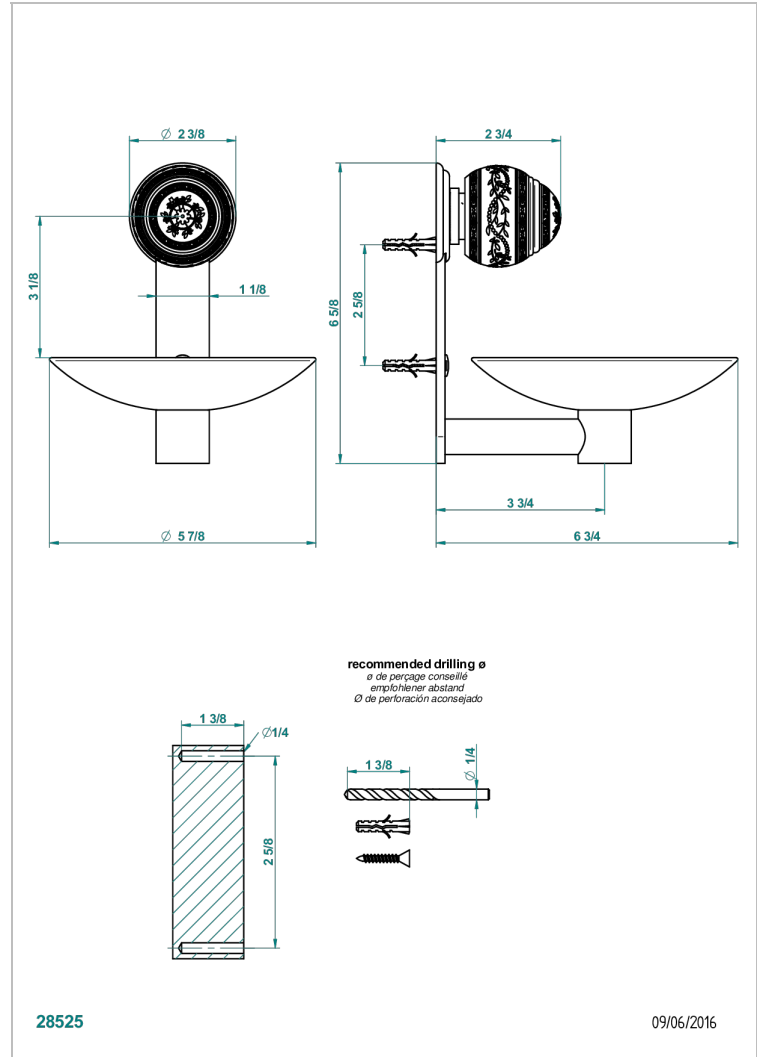

MARQUISE GOLD DECOR

A7F-546GM

Soap dish, wall mounted, 6" diameter

CHARACTERISTIC

- Marquise Gold decor
- Soap dish, wall mounted, 6" diameter

AVAILABLE FINITIONS

Black ceram - D30
Blush PVD - H62
Brass color PVD - H49
Brown bronze color PVD - F33
Chrome polished - A02
Chrome polished / gold polished - G02