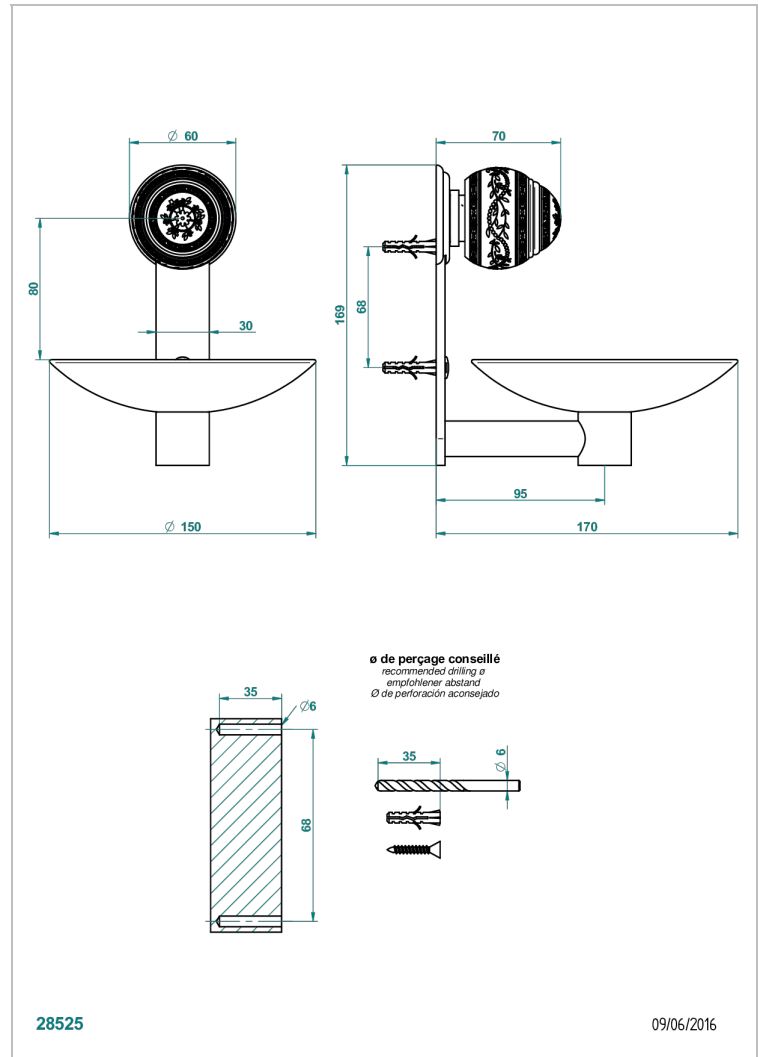

MARQUISE GOLD DECOR

A7F-546GM

Wall mounted soap dish, ø 150 mm

THG[®]
PARIS

CHARACTERISTIC

- Marquise Gold decor
- Wall mounted soap dish, ø 150 mm

AVAILABLE FINITIONS

Antique nickel - H28
Black ceram - D30
Blush PVD - H62
Brass color PVD - H49
Brown bronze color PVD - F33
Gold color PVD - H52