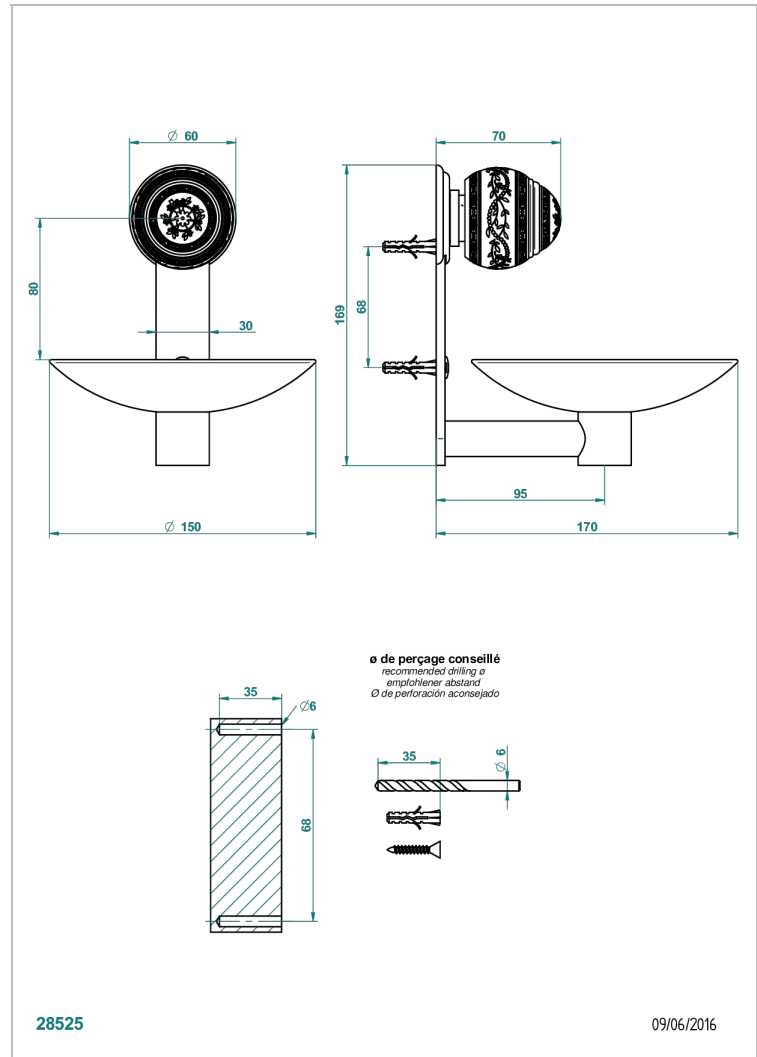

# MARQUISE GOLD DECOR

A7F-546GM

Wall mounted soap dish, ø 150 mm

THG<sup>®</sup>  
PARIS

## CHARACTERISTIC

- Marquise Gold decor
- Wall mounted soap dish, ø 150 mm