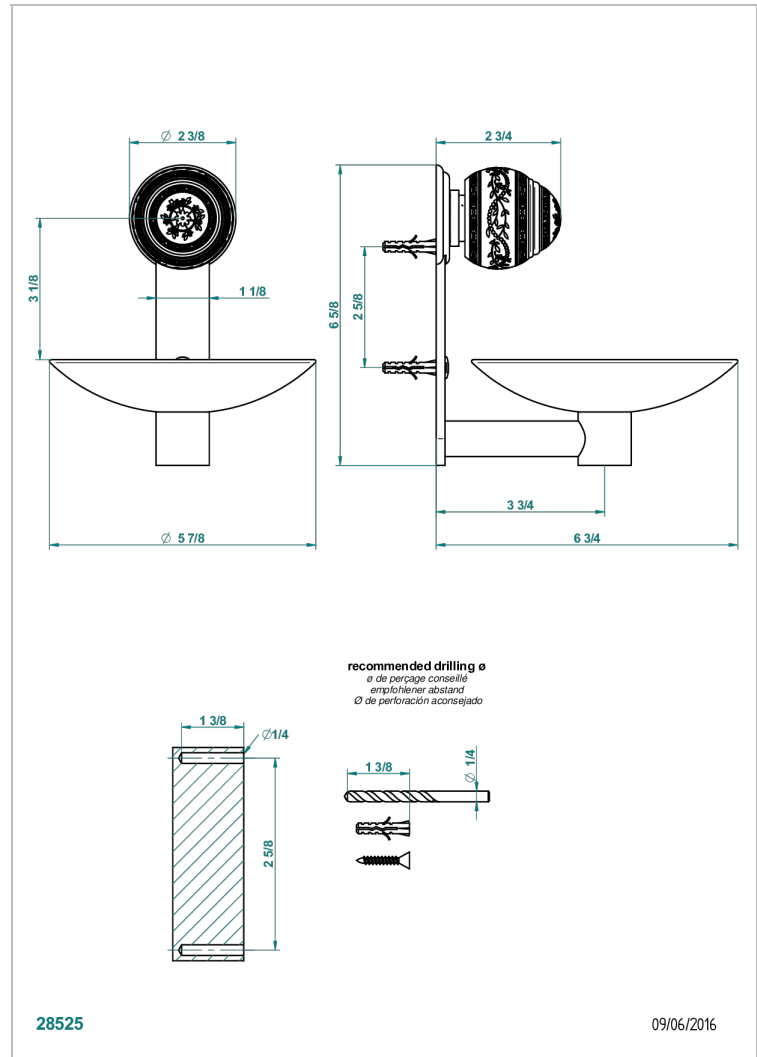

# MARQUISE GOLD DECOR

A7F-546GM

Wall mounted soap dish, ø 150 mm

## CHARACTERISTIC

- Marquise Gold decor
- Wall mounted soap dish, ø 150 mm