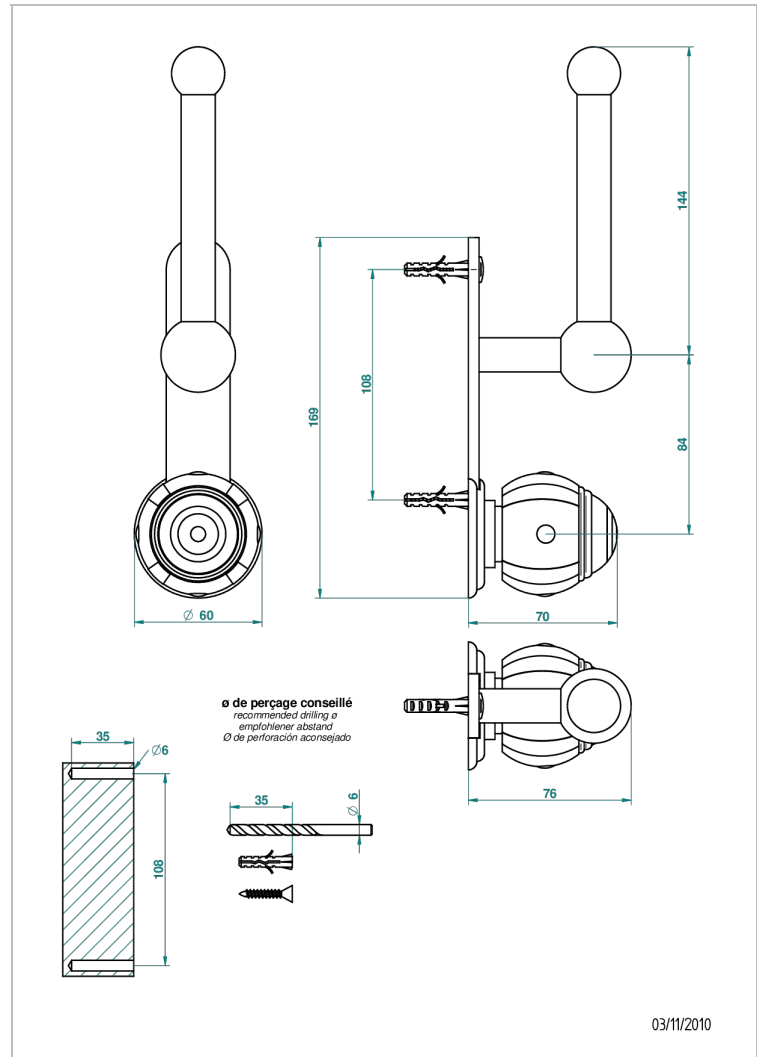

ITHAQUE PLATINUM DECOR

A7B-542

Reserve toilet paper holder

THG[®]
PARIS

03/11/2010

CHARACTERISTIC

- Ithaque Platinum decor
- Reserve toilet paper holder

AVAILABLE FINITIONS