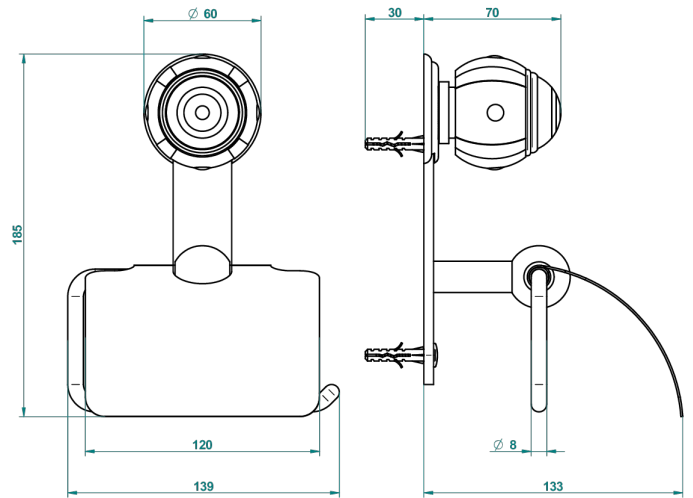

ITHAQUE PLATINUM DECOR

A7B-538AC

Toilet paper holder, single mount with cover

THG®
PARIS

28520

28/09/2016

CHARACTERISTIC

- Ithaque Platinum decor
- Toilet paper holder, single mount with cover

AVAILABLE FINITIONS

Black ceram - D30
Blush PVD - H62
Brass color PVD - H49
Brown bronze color PVD - F33
Chrome polished - A02
Chrome polished / gold polished - G02

Copper antique matt, coated - H07
Gold color PVD - H52
Gold mat - F07
Gold polished - F01
Graphite PVD - H64
Light coated bronze - D01

Matt Umber PVD - H67
Matt blush PVD - H60
Matt brass color PVD - H50
Matt brown bronze color PVD - F34
Matt chrome (American satin) - C02
Matt gold color PVD - H53

Matt graphite PVD - H65
Matt nickel (American satin) - C01
Matt nickel color PVD - H56
Nickel antique / Sovereign - H28
Nickel color PVD - H55
Nickel polished - B01

Soft gold - F30
Soft matt gold - F31
Umber PVD - H66