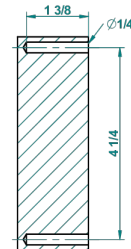

ITHAQUE PLATINUM DECOR

A7B-538AC

Toilet paper holder, single mount with cover

THG®
PARIS

28520

28/09/2016

CHARACTERISTIC

- Ithaque Platinum decor
- Toilet paper holder, single mount with cover

AVAILABLE FINITIONS

Black ceram - D30
Blush PVD - H62
Brass color PVD - H49
Brown bronze color PVD - F33
Chrome polished - A02
Chrome polished / gold polished - G02

Copper antique matt, coated - H07
Gold color PVD - H52
Gold mat - F07
Gold polished - F01
Graphite PVD - H64
Light coated bronze - D01

Matt Umber PVD - H67
Matt blush PVD - H60
Matt brass color PVD - H50
Matt brown bronze color PVD - F34
Matt chrome (American satin) - C02
Matt gold color PVD - H53

Matt graphite PVD - H65
Matt nickel (American satin) - C01
Matt nickel color PVD - H56
Nickel antique / Sovereign - H28
Nickel color PVD - H55
Nickel polished - B01

Soft gold - F30
Soft matt gold - F31
Umber PVD - H66