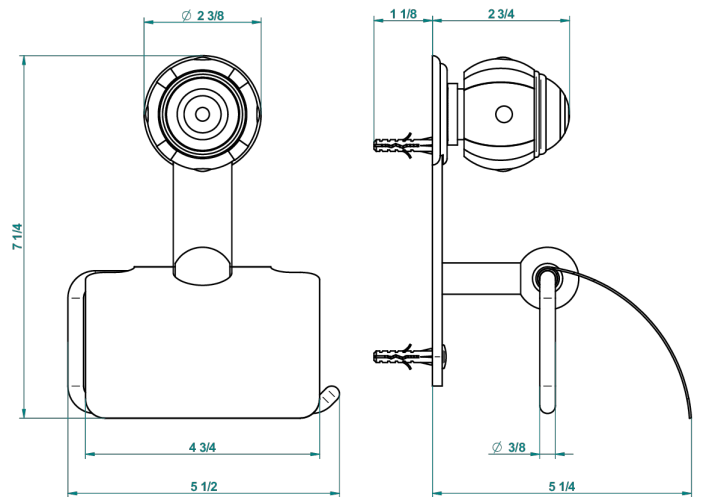

ITHAQUE PLATINUM DECOR

A7B-538AC

Toilet paper holder, single mount with cover

THG®
PARIS

28520

28/09/2016

CHARACTERISTIC

- Ithaque Platinum decor
- Toilet paper holder, single mount with cover

AVAILABLE FINITIONS

Black ceram - D30
Blush PVD - H62
Brass color PVD - H49
Brown bronze color PVD - F33
Chrome polished - A02
Chrome polished / gold polished - G02

Copper antique matt, coated - H07
Gold color PVD - H52
Gold mat - F07
Gold polished - F01
Graphite PVD - H64
Light coated bronze - D01

Matt Umber PVD - H67
Matt blush PVD - H60
Matt brass color PVD - H50
Matt brown bronze color PVD - F34
Matt chrome (American satin) - C02
Matt gold color PVD - H53

Matt graphite PVD - H65
Matt nickel (American satin) - C01
Matt nickel color PVD - H56
Nickel antique / Sovereign - H28
Nickel color PVD - H55
Nickel polished - B01

Soft gold - F30
Soft matt gold - F31
Umber PVD - H66