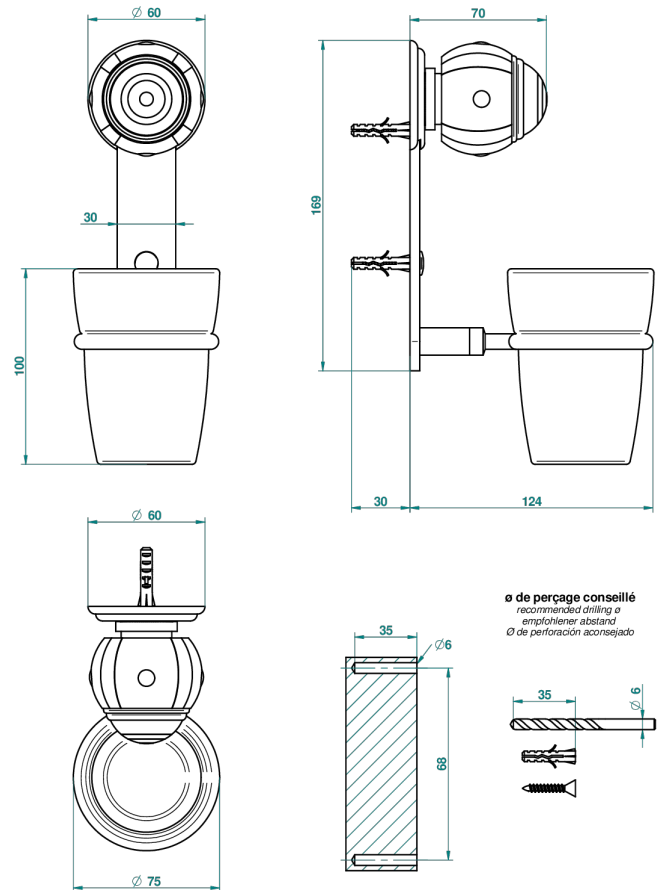

# ITHAQUE PLATINUM DECOR

A7B-536

Tumbler holder, wall mounted

28519

14/08/2012

## CHARACTERISTIC

- Ithaque Platinum decor
- Tumbler holder, wall mounted