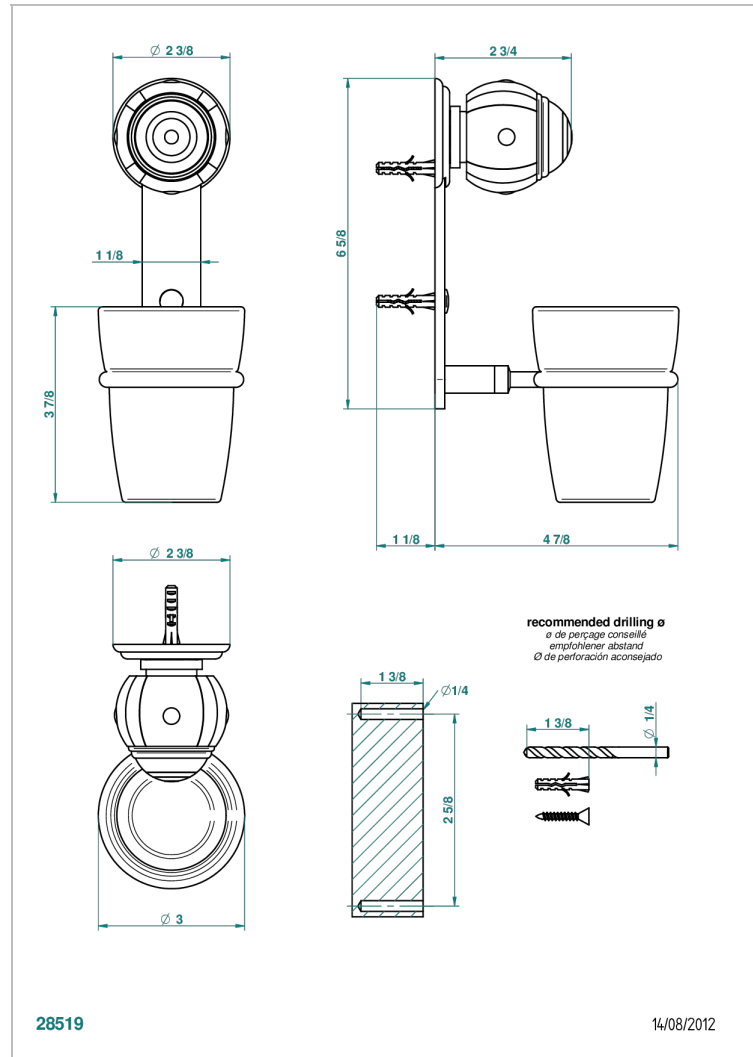

# ITHAQUE PLATINUM DECOR

A7B-536

Tumbler holder, wall mounted

THG<sup>®</sup>  
PARIS

## CHARACTERISTIC

- Ithaque Platinum decor
- Tumbler holder, wall mounted