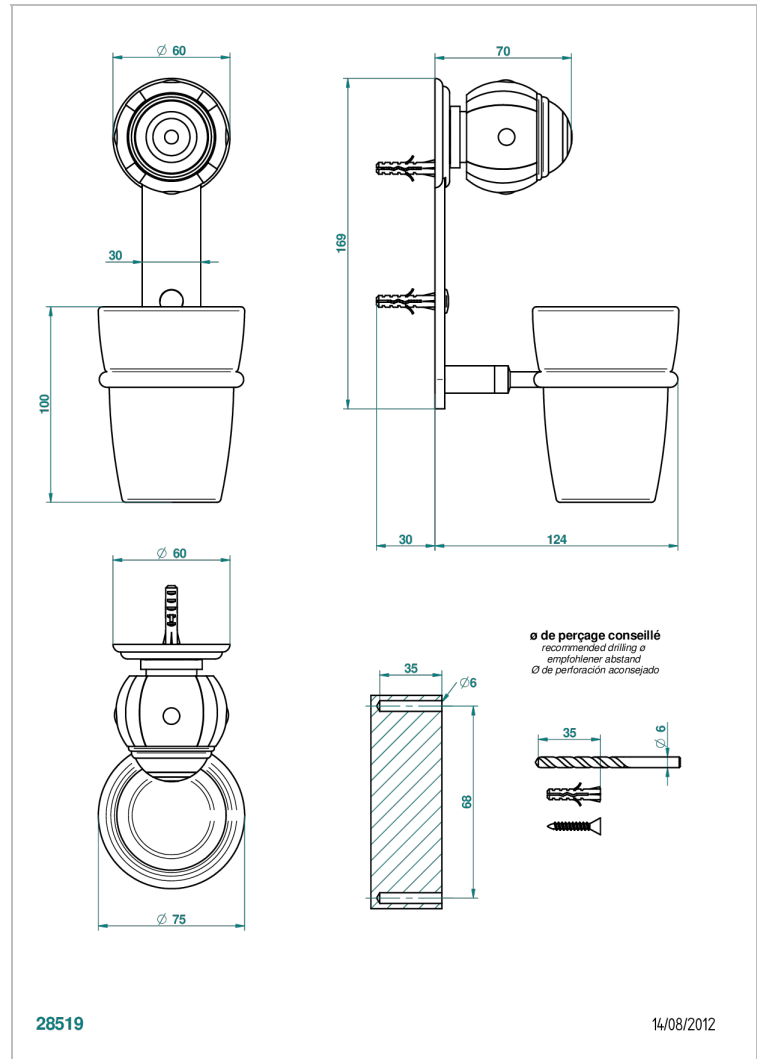

ITHAQUE PLATINUM DECOR

A7B-536

Wall mounted glass tumbler and holder

THG
PARIS

CHARACTERISTIC

- Ithaque Platinum decor
- Wall mounted glass tumbler and holder

AVAILABLE FINITIONS

Antique nickel - H28
Black ceram - D30
Blush PVD - H62
Brass color PVD - H49
Brown bronze color PVD - F33
Gold color PVD - H52

Nickel color PVD - H55
Polished chrome (color finish) - A02
Polished chrome / Polished gold (color finish) - G02
Polished gold (color finish) - F01
Polished nickel - B01
Soft gold - F30

Soft matt gold - F31
Umber PVD - H66
Varnished matt antique red copper (color finish) - H07