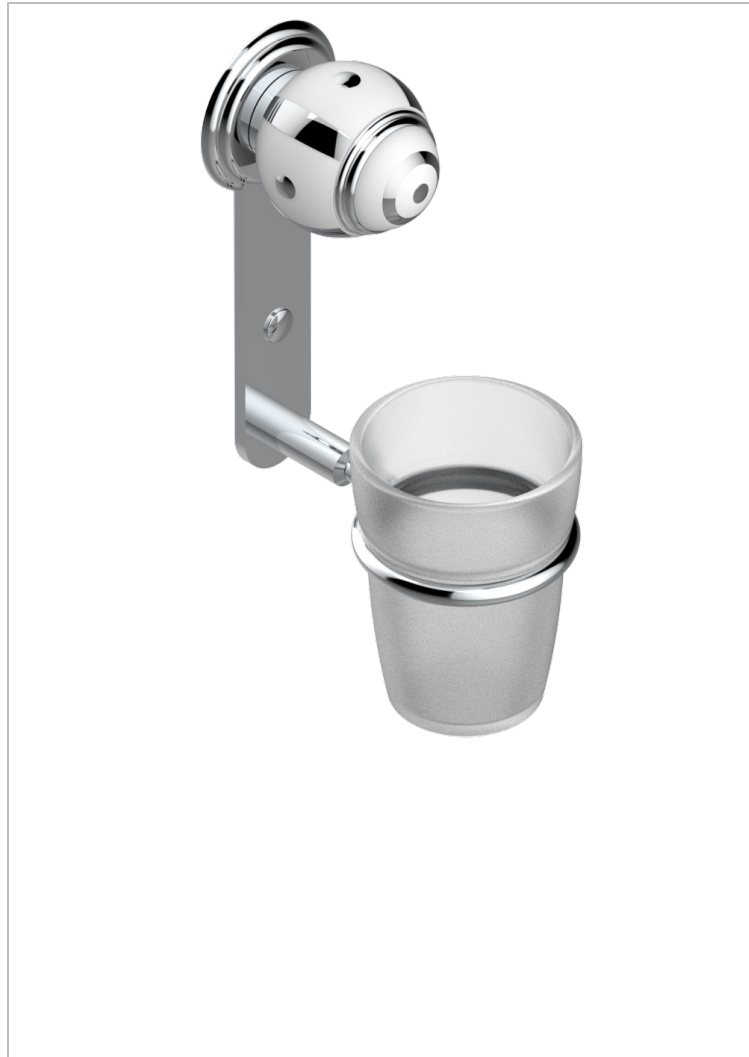

ITHAQUE PLATINUM DECOR

A7B-536

Wall mounted glass tumbler and holder

CHARACTERISTIC

- Ithaque Platinum decor
- Wall mounted glass tumbler and holder

AVAILABLE FINITIONS

Antique nickel - H28
 Black ceram - D30
 Blush PVD - H62
 Brass color PVD - H49
 Brown bronze color PVD - F33
 Gold color PVD - H52

Graphite PVD - H64
 Lacquered light bronze - D01
 Matt Umber PVD - H67
 Matt blush PVD - H60
 Matt brass color PVD - H50
 Matt brown bronze color PVD - F34

Matt chrome - C02
 Matt gold - F07
 Matt gold color PVD - H53
 Matt graphite PVD - H65
 Matt nickel (color finish) - C01
 Matt nickel color PVD - H56

Nickel color PVD - H55
 Polished chrome (color finish) - A02
 Polished chrome / Polished gold (color finish) - G02
 Polished gold (color finish) - F01
 Polished nickel - B01
 Soft gold - F30

Soft matt gold - F31
 Umber PVD - H66
 Varnished matt antique red copper (color finish) - H07