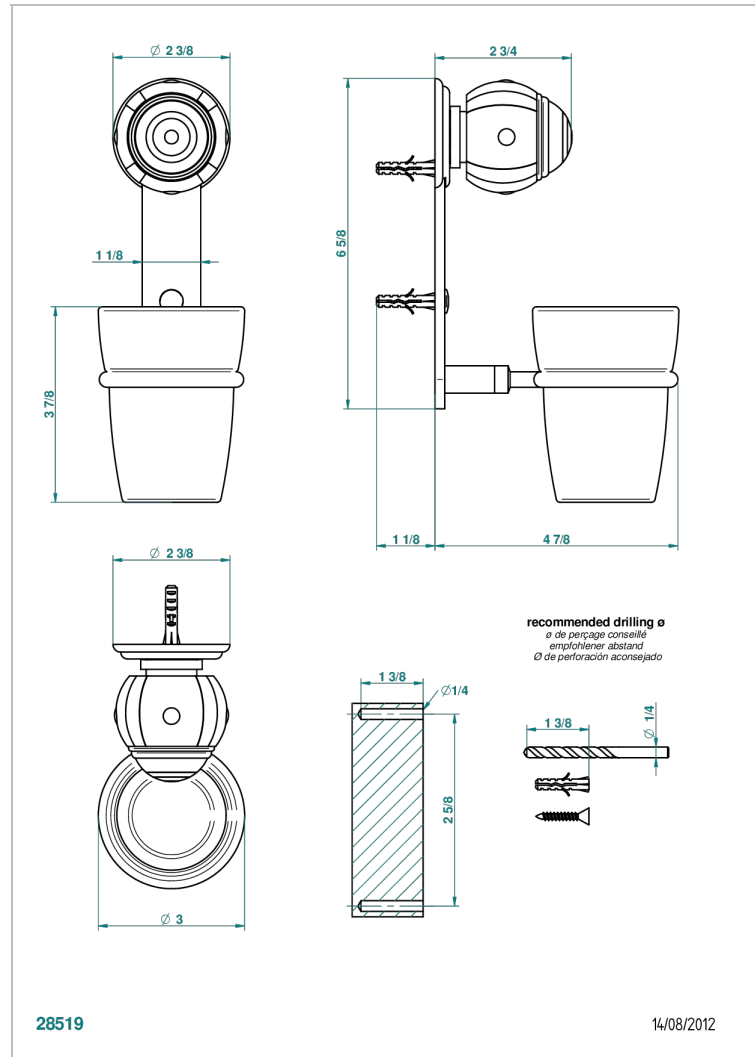

ITHAQUE PLATINUM DECOR

A7B-536

Wall mounted glass tumbler and holder

CHARACTERISTIC

- Ithaque Platinum decor
- Wall mounted glass tumbler and holder

AVAILABLE FINITIONS

Antique nickel - H28
 Black ceram - D30
 Blush PVD - H62
 Brass color PVD - H49
 Brown bronze color PVD - F33
 Gold color PVD - H52