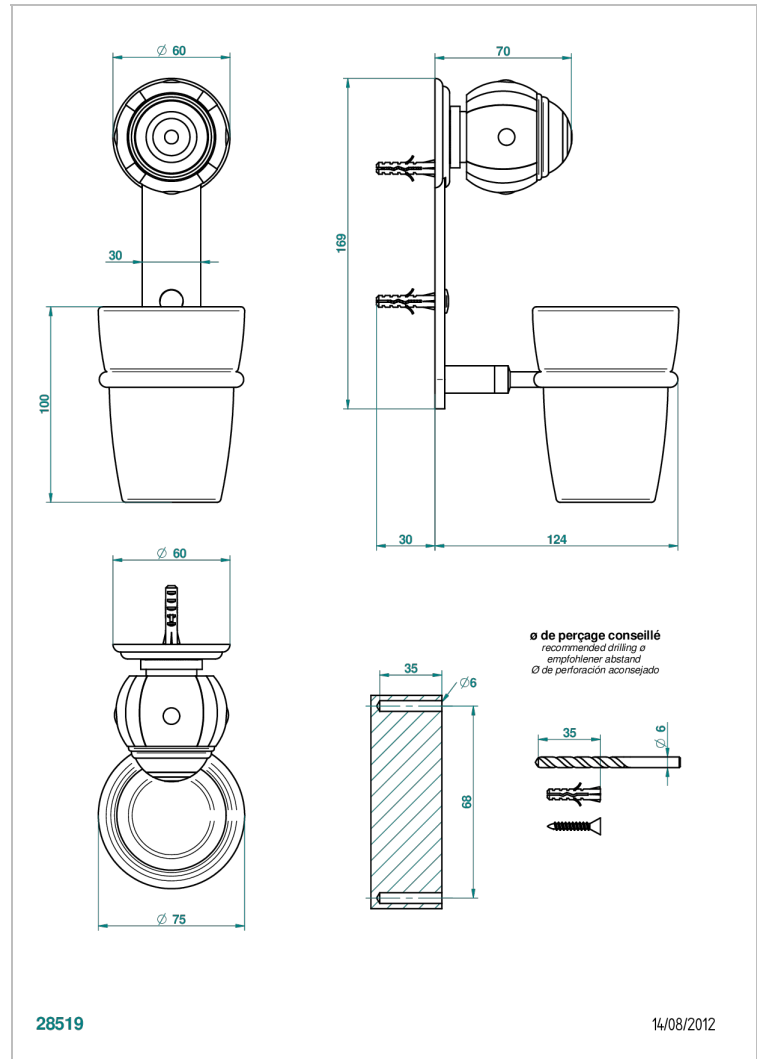

ITHAQUE PLATINUM DECOR

A7B-536

Wall mounted glass tumbler and holder

THG[®]
PARIS

CHARACTERISTIC

- Ithaque Platinum decor
- Wall mounted glass tumbler and holder

AVAILABLE FINITIONS

Antique nickel - H28
Black ceram - D30
Blush PVD - H62
Brass color PVD - H49
Brown bronze color PVD - F33
Gold color PVD - H52

Nickel color PVD - H55
Polished chrome (color finish) - A02
Polished chrome / Polished gold (color finish) - G02
Polished gold (color finish) - F01
Polished nickel - B01
Soft gold - F30

Soft matt gold - F31
Umber PVD - H66
Varnished matt antique red copper (color finish) - H07