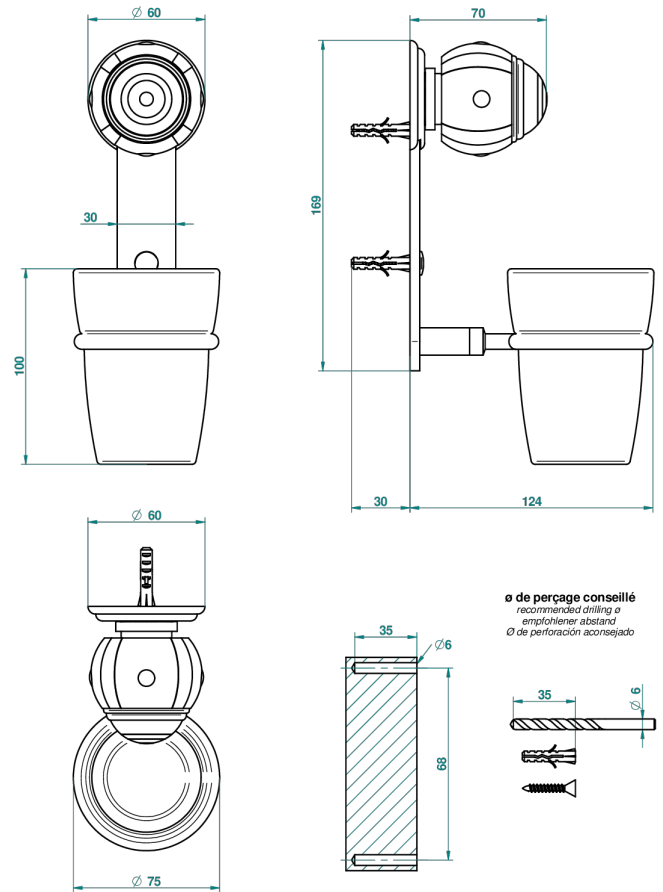

ITHAQUE PLATINUM DECOR

A7B-536

Wall mounted glass tumbler and holder

THG[®]
PARIS

28519

14/08/2012

CHARACTERISTIC

- Ithaque Platinum decor
- Wall mounted glass tumbler and holder