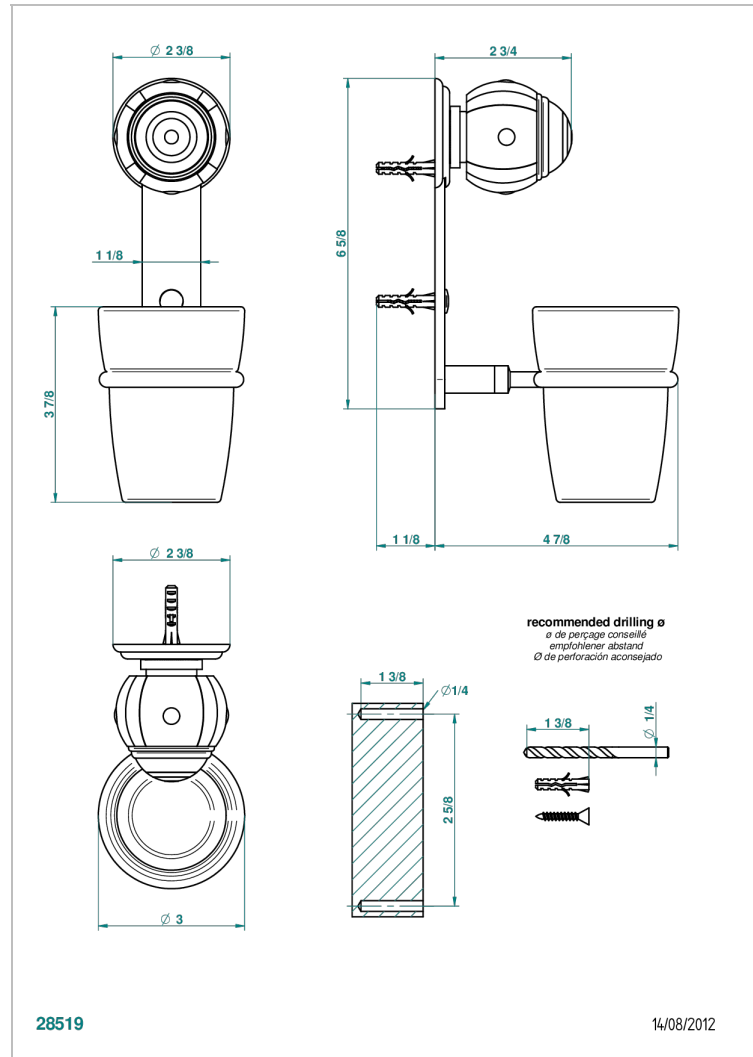

ITHAQUE PLATINUM DECOR

A7B-536

Wall mounted glass tumbler and holder

THG[®]
PARIS

CHARACTERISTIC

- Ithaque Platinum decor
- Wall mounted glass tumbler and holder

AVAILABLE FINITIONS

Antique nickel - H28
Black ceram - D30
Blush PVD - H62
Brass color PVD - H49
Brown bronze color PVD - F33
Gold color PVD - H52