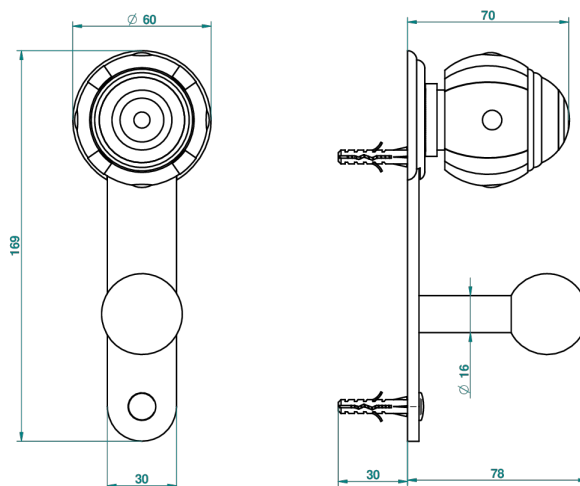

ITHAQUE PLATINUM DECOR

A7B-517

Robe hook

28515

31/05/2010

CHARACTERISTIC

- Ithaque Platinum decor
- Robe hook

AVAILABLE FINITIONS

Black ceram - D30
Blush PVD - H62
Brass color PVD - H49
Brown bronze color PVD - F33
Chrome polished - A02
Chrome polished / gold polished - G02

Copper antique matt, coated - H07
Gold color PVD - H52
Gold mat - F07
Gold polished - F01
Graphite PVD - H64
Light coated bronze - D01

Matt Umber PVD - H67
Matt blush PVD - H60
Matt brass color PVD - H50
Matt brown bronze color PVD - F34
Matt chrome (American satin) - C02
Matt gold color PVD - H53

Matt graphite PVD - H65
Matt nickel (American satin) - C01
Matt nickel color PVD - H56
Nickel antique / Sovereign - H28
Nickel color PVD - H55
Nickel polished - B01

Soft gold - F30
Soft matt gold - F31
Umber PVD - H66