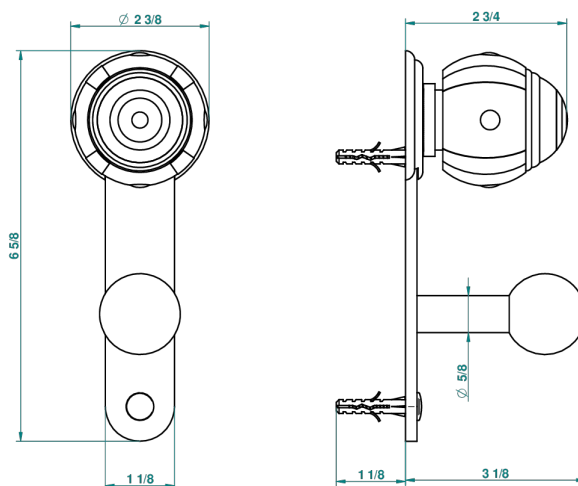

ITHAQUE PLATINUM DECOR

A7B-517

Robe hook

28515

31/05/2010

CHARACTERISTIC

- Ithaque Platinum decor
- Robe hook

AVAILABLE FINITIONS

Black ceram - D30
Blush PVD - H62
Brass color PVD - H49
Brown bronze color PVD - F33
Chrome polished - A02
Chrome polished / gold polished - G02

Copper antique matt, coated - H07
Gold color PVD - H52
Gold mat - F07
Gold polished - F01
Graphite PVD - H64
Light coated bronze - D01

Matt Umber PVD - H67
Matt blush PVD - H60
Matt brass color PVD - H50
Matt brown bronze color PVD - F34
Matt chrome (American satin) - C02
Matt gold color PVD - H53

Matt graphite PVD - H65
Matt nickel (American satin) - C01
Matt nickel color PVD - H56
Nickel antique / Sovereign - H28
Nickel color PVD - H55
Nickel polished - B01

Soft gold - F30
Soft matt gold - F31
Umber PVD - H66