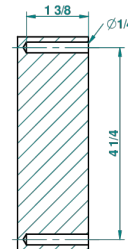

ITHAQUE PLATINUM DECOR

A7B-517

Single robe hook

28515

31/05/2010

CHARACTERISTIC

- Ithaque Platinum decor
- Single robe hook

AVAILABLE FINITIONS

Antique nickel - H28
Black ceram - D30
Blush PVD - H62
Brass color PVD - H49
Brown bronze color PVD - F33
Gold color PVD - H52

Graphite PVD - H64
Lacquered light bronze - D01
Matt Umber PVD - H67
Matt blush PVD - H60
Matt brass color PVD - H50
Matt brown bronze color PVD - F34

Matt chrome - C02
Matt gold - F07
Matt gold color PVD - H53
Matt graphite PVD - H65
Matt nickel (color finish) - C01
Matt nickel color PVD - H56

Nickel color PVD - H55
Polished chrome (color finish) - A02
Polished chrome / Polished gold (color finish) - G02
Polished gold (color finish) - F01
Polished nickel - B01
Soft gold - F30

Soft matt gold - F31
Umber PVD - H66
Varnished matt antique red copper (color finish) - H07