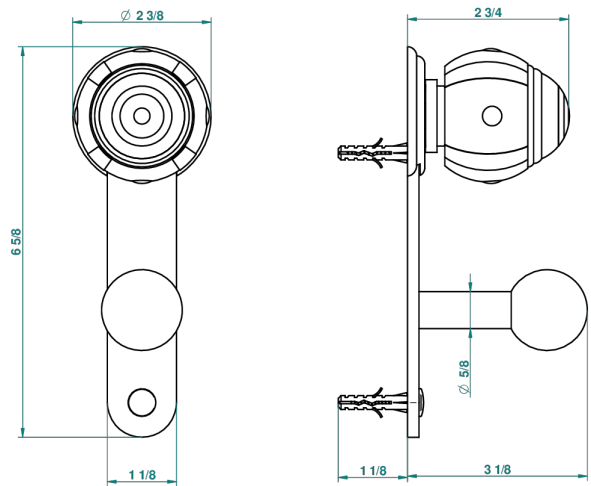

ITHAQUE PLATINUM DECOR

A7B-517

Single robe hook

28515

31/05/2010

CHARACTERISTIC

- Ithaque Platinum decor
- Single robe hook

AVAILABLE FINITIONS

Antique nickel - H28
Black ceram - D30
Blush PVD - H62
Brass color PVD - H49
Brown bronze color PVD - F33
Gold color PVD - H52

Graphite PVD - H64
Lacquered light bronze - D01
Matt Umber PVD - H67
Matt blush PVD - H60
Matt brass color PVD - H50
Matt brown bronze color PVD - F34

Matt chrome - C02
Matt gold - F07
Matt gold color PVD - H53
Matt graphite PVD - H65
Matt nickel (color finish) - C01
Matt nickel color PVD - H56

Nickel color PVD - H55
Polished chrome (color finish) - A02
Polished chrome / Polished gold (color finish) - G02
Polished gold (color finish) - F01
Polished nickel - B01
Soft gold - F30

Soft matt gold - F31
Umber PVD - H66
Varnished matt antique red copper (color finish) - H07