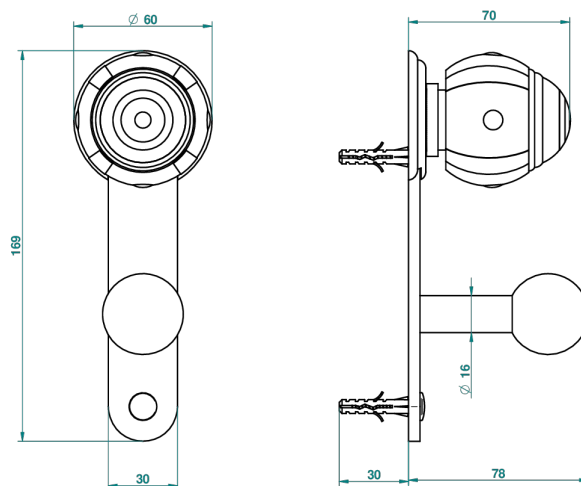

ITHAQUE PLATINUM DECOR

A7B-517

Single robe hook

THG®
PARIS

28515

31/05/2010

CHARACTERISTIC

- Ithaque Platinum decor
- Single robe hook

AVAILABLE FINITIONS

Antique nickel - H28
Black ceram - D30
Blush PVD - H62
Brass color PVD - H49
Brown bronze color PVD - F33
Gold color PVD - H52

Graphite PVD - H64
Lacquered light bronze - D01
Matt Umber PVD - H67
Matt blush PVD - H60
Matt brass color PVD - H50
Matt brown bronze color PVD - F34

Matt chrome - C02
Matt gold - F07
Matt gold color PVD - H53
Matt graphite PVD - H65
Matt nickel (color finish) - C01
Matt nickel color PVD - H56

Nickel color PVD - H55
Polished chrome (color finish) - A02
Polished chrome / Polished gold
(color finish) - G02
Polished gold (color finish) - F01
Polished nickel - B01
Soft gold - F30

Soft matt gold - F31
Umber PVD - H66
Varnished matt antique red copper
(color finish) - H07