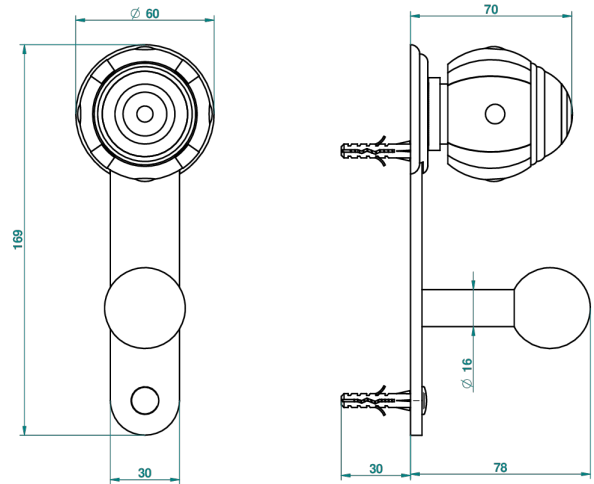

ITHAQUE PLATINUM DECOR

A7B-517

Single robe hook

THG®
PARIS

28515

31/05/2010

CHARACTERISTIC

- Ithaque Platinum decor
- Single robe hook

AVAILABLE FINITIONS

Antique nickel - H28
Black ceram - D30
Blush PVD - H62
Brass color PVD - H49
Brown bronze color PVD - F33
Gold color PVD - H52

Graphite PVD - H64
Lacquered light bronze - D01
Matt Umber PVD - H67
Matt blush PVD - H60
Matt brass color PVD - H50
Matt brown bronze color PVD - F34

Matt chrome - C02
Matt gold - F07
Matt gold color PVD - H53
Matt graphite PVD - H65
Matt nickel (color finish) - C01
Matt nickel color PVD - H56

Nickel color PVD - H55
Polished chrome (color finish) - A02
Polished chrome / Polished gold
(color finish) - G02
Polished gold (color finish) - F01
Polished nickel - B01
Soft gold - F30

Soft matt gold - F31
Umber PVD - H66
Varnished matt antique red copper
(color finish) - H07