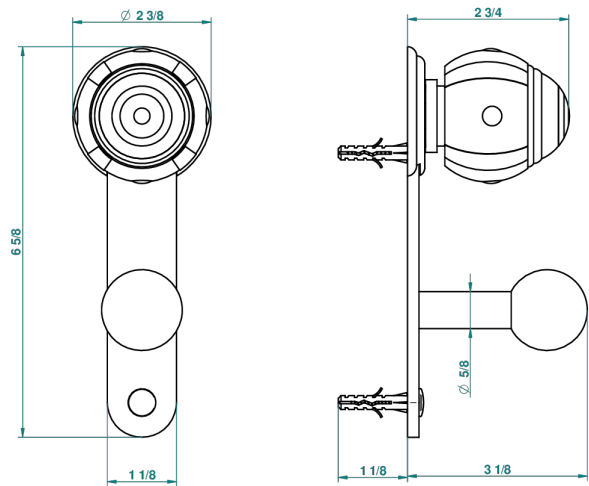

ITHAQUE PLATINUM DECOR

A7B-517

Single robe hook

28515

31/05/2010

CHARACTERISTIC

- Ithaque Platinum decor
- Single robe hook

AVAILABLE FINITIONS

Antique nickel - H28
Black ceram - D30
Blush PVD - H62
Brass color PVD - H49
Brown bronze color PVD - F33
Gold color PVD - H52

Graphite PVD - H64
Lacquered light bronze - D01
Matt Umber PVD - H67
Matt blush PVD - H60
Matt brass color PVD - H50
Matt brown bronze color PVD - F34

Matt chrome - C02
Matt gold - F07
Matt gold color PVD - H53
Matt graphite PVD - H65
Matt nickel (color finish) - C01
Matt nickel color PVD - H56

Nickel color PVD - H55
Polished chrome (color finish) - A02
Polished chrome / Polished gold (color finish) - G02
Polished gold (color finish) - F01
Polished nickel - B01
Soft gold - F30

Soft matt gold - F31
Umber PVD - H66
Varnished matt antique red copper (color finish) - H07