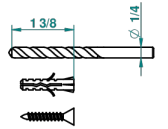

28511

17/12/2012

CHARACTERISTIC

- Duomo
- Robe hook

AVAILABLE FINITIONS

Antique nickel - H28
Black ceram - D30
Blush PVD - H62
Brass color PVD - H49
Brown bronze color PVD - F33
Gold color PVD - H52

Graphite PVD - H64
Lacquered light bronze - D01
Matt Umber PVD - H67
Matt blush PVD - H60
Matt brass color PVD - H50
Matt brown bronze color PVD - F34

Matt chrome - C02
Matt gold - F07
Matt gold color PVD - H53
Matt graphite PVD - H65
Matt nickel (color finish) - C01
Matt nickel color PVD - H56

Nickel color PVD - H55
Polished chrome (color finish) - A02
Polished chrome / Polished gold (color finish) - G02
Polished gold (color finish) - F01
Polished nickel - B01
Soft gold - F30

Soft matt gold - F31
Umber PVD - H66
Varnished matt antique red copper (color finish) - H07