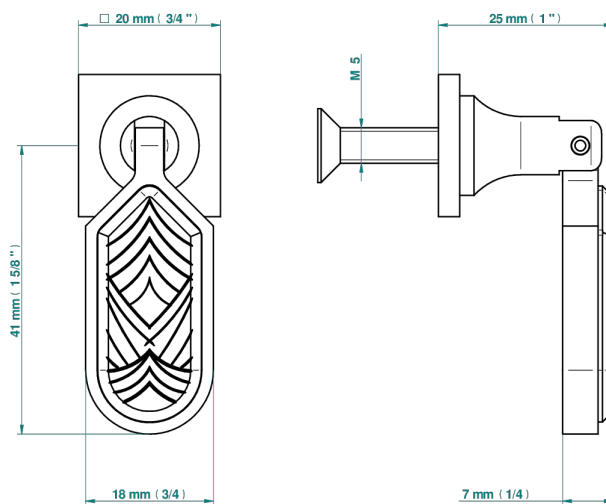

# PROFIL LALIQUE CLEAR CRYSTAL WITH LEVER

A6H-26BP

Medium size knob

28509

01/04/2021

## CHARACTERISTIC

- Profil Lalique Clear crystal with lever
- Medium size knob