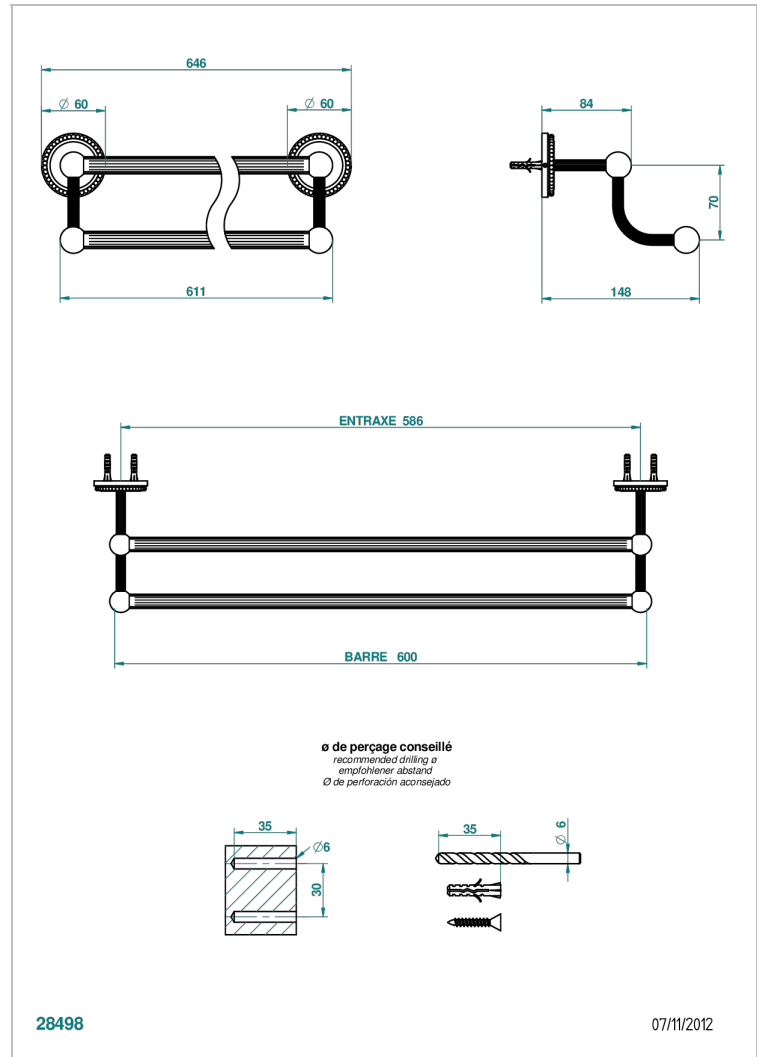

AMOUR DE TRIANON

G24-516/60

Double towel bar, 24" long

THG[®]
PARIS

CHARACTERISTIC

- Amour de Trianon
- Double towel bar, 24" long

AVAILABLE FINITIONS

Black ceram - D30
Chrome polished - A02
Chrome polished / gold polished - G02
Copper antique matt, coated - H07
Gold mat - F07
Gold polished - F01