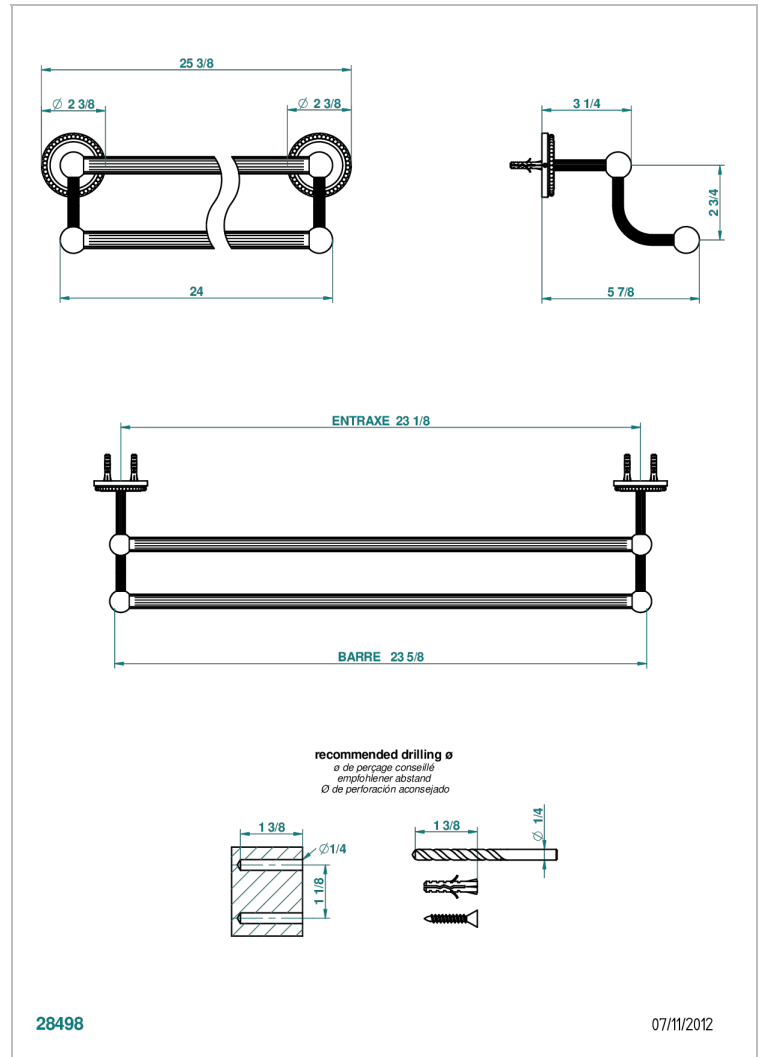

AMOUR DE TRIANON

G24-516/60

Double towel bar, 24" long

THG[®]
PARIS

CHARACTERISTIC

- Amour de Trianon
- Double towel bar, 24" long

AVAILABLE FINITIONS

Black ceram - D30
Chrome polished - A02
Chrome polished / gold polished - G02
Copper antique matt, coated - H07
Gold mat - F07
Gold polished - F01