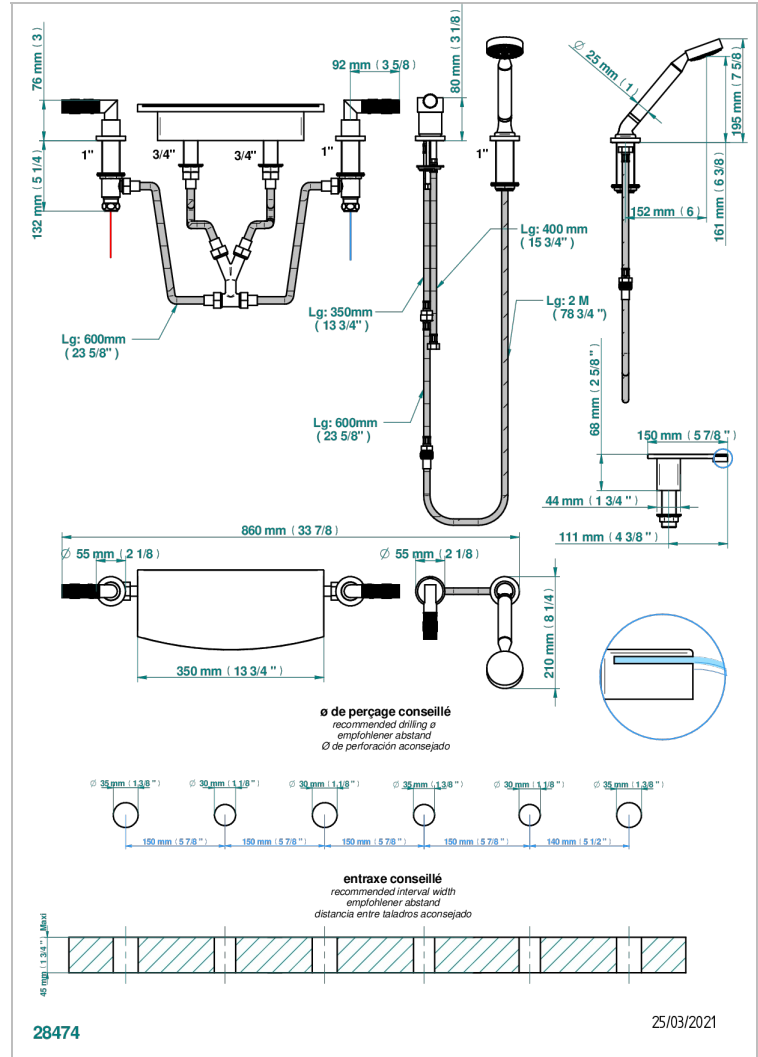

BAMBOU CLEAR CRYSTAL

A35-1122/E

THG
PARIS

Rim mounted bath/shower mixer set with a 350 mm Waterfall spout, connection kit and hoses, 2 x 3/4" valves, rim mounted ceramic mixer tap & rim mounted handshower set

CHARACTERISTIC

- Bambou Clear crystal
- Rim mounted bath/shower mixer set with a 350 mm Waterfall spout, connection kit and hoses, 2 x 3/4" valves, rim mounted ceramic mixer tap & rim mounted handshower set