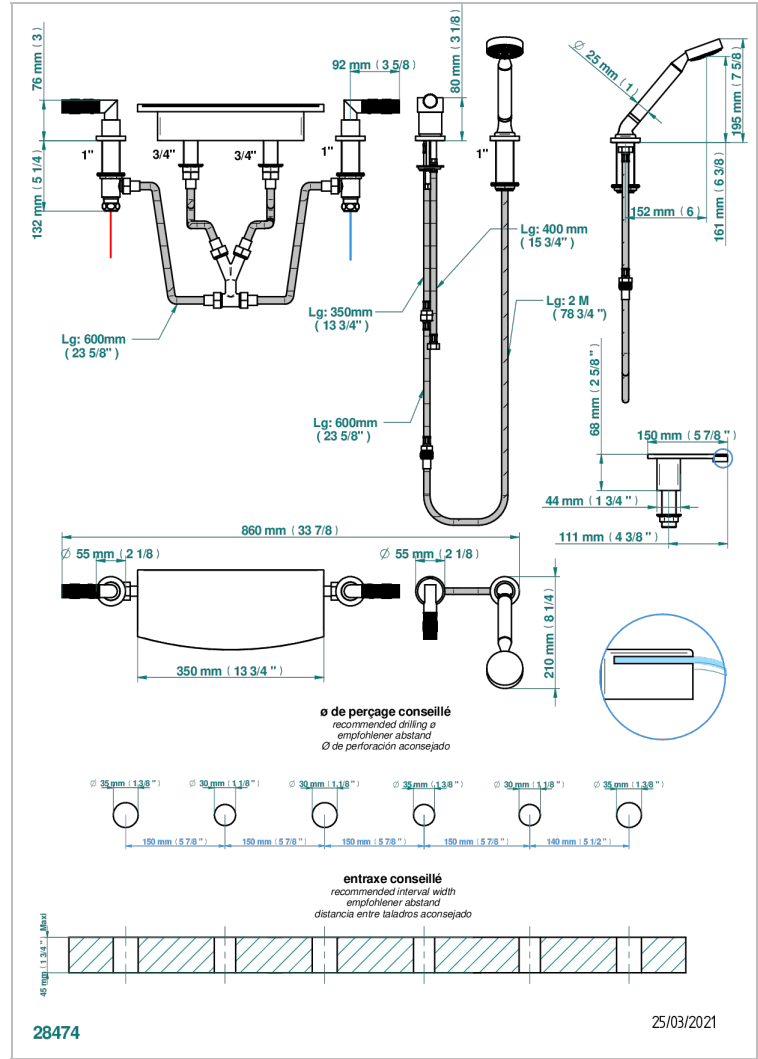

BAMBOU CLEAR CRYSTAL

A35-1122/E

THG
PARIS

Rim mounted bath/shower mixer set with a 350 mm Waterfall spout, connection kit and hoses, 2 x 3/4" valves, rim mounted ceramic mixer tap & rim mounted handshower set

CHARACTERISTIC

- Bambou Clear crystal
- Rim mounted bath/shower mixer set with a 350 mm Waterfall spout, connection kit and hoses, 2 x 3/4" valves, rim mounted ceramic mixer tap & rim mounted handshower set