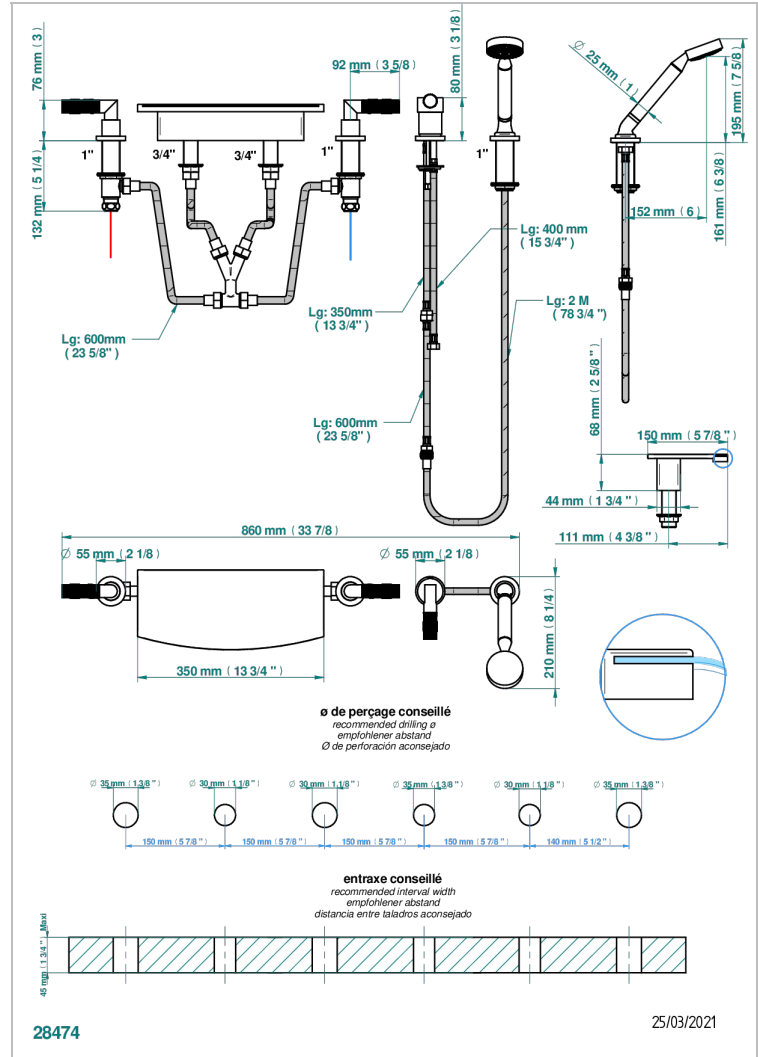

# BAMBOU CLEAR CRYSTAL

A35-1122/E

THG  
PARIS

Rim mounted bath/shower mixer set with a 350 mm Waterfall spout, connection kit and hoses, 2 x 3/4" valves, rim mounted ceramic mixer tap & rim mounted handshower set

## CHARACTERISTIC

- Bambou Clear crystal
- Rim mounted bath/shower mixer set with a 350 mm Waterfall spout, connection kit and hoses, 2 x 3/4" valves, rim mounted ceramic mixer tap & rim mounted handshower set