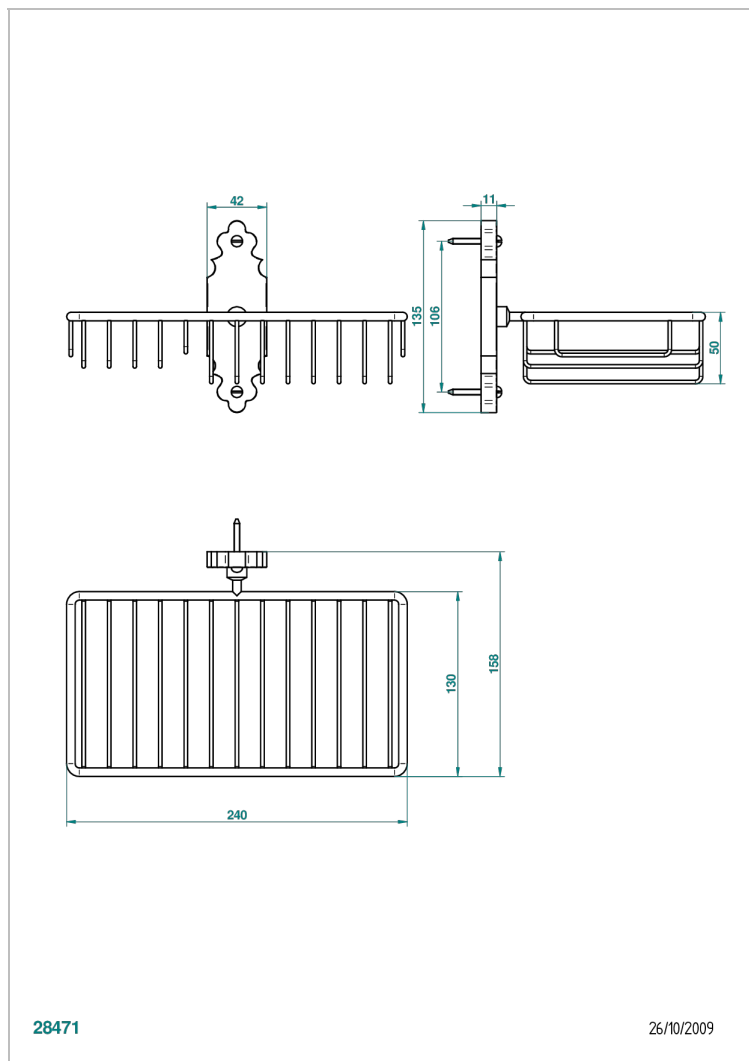

1900 WITH SMOOTH METAL LEVER HANDLES

G3M-2620

Soap and sponge holder, wall mounted

CHARACTERISTIC

- 1900 with smooth metal lever handles
- Soap and sponge holder, wall mounted

AVAILABLE FINITIONS

Black ceram - D30