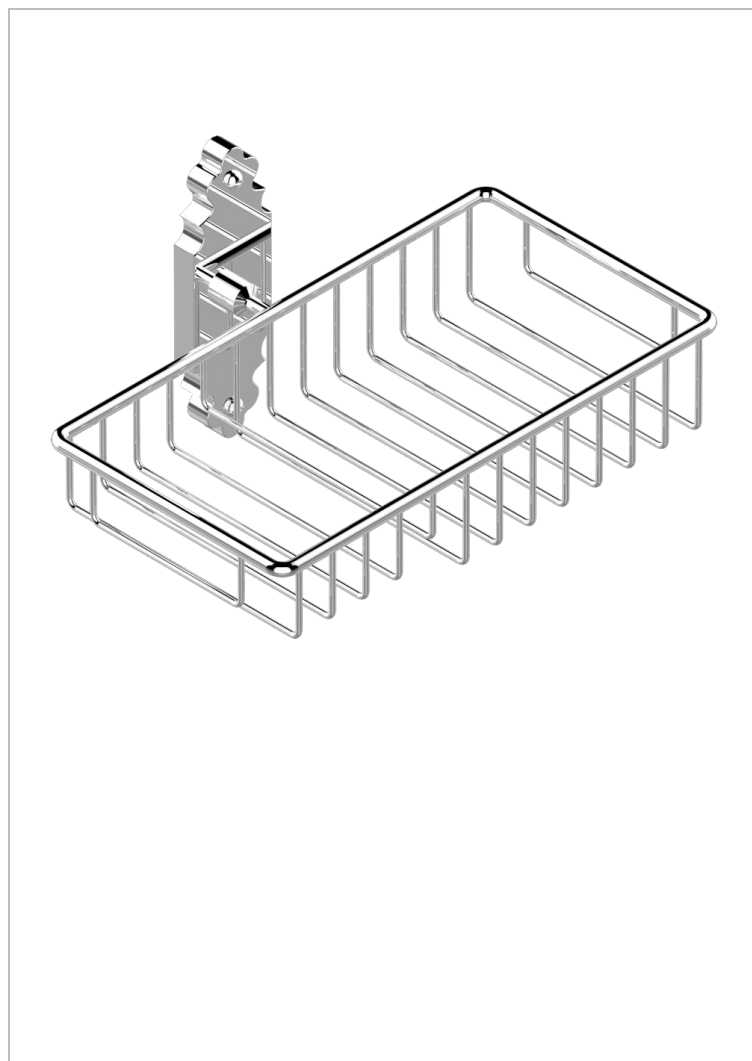

1900 WITH SMOOTH METAL LEVER HANDLES

G3M-2620

Soap and sponge holder, wall mounted

CHARACTERISTIC

- 1900 with smooth metal lever handles
- Soap and sponge holder, wall mounted

AVAILABLE FINITIONS

Black ceram - D30