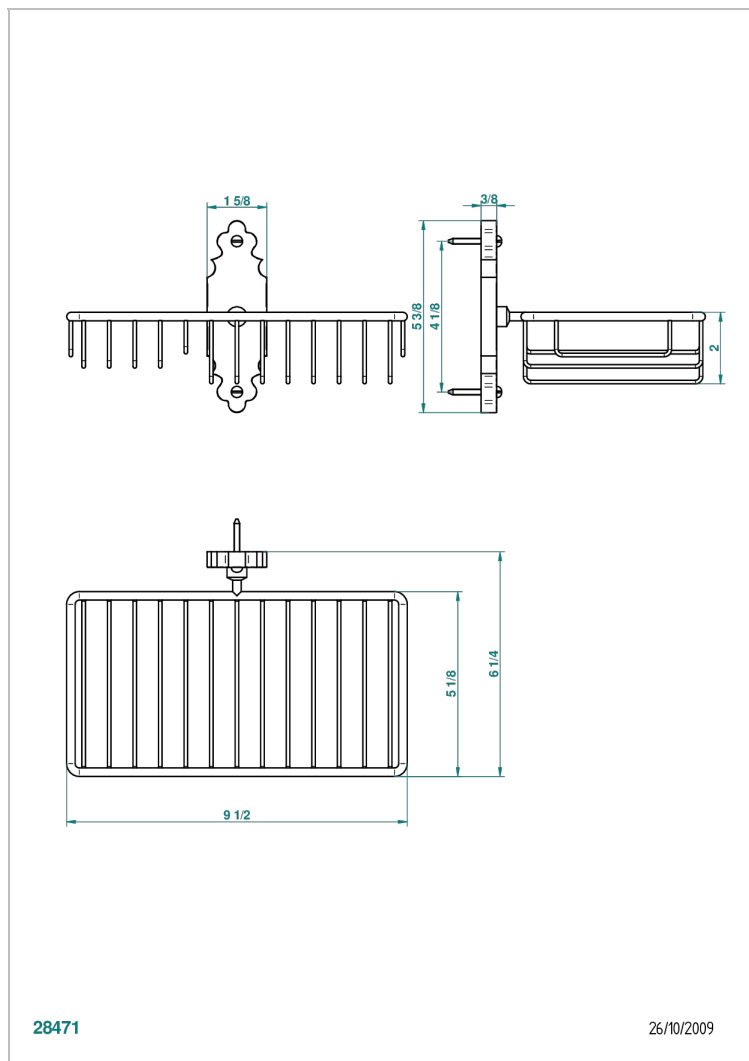

1900 WITH SMOOTH METAL LEVER HANDLES

G3M-2620

Soap and sponge holder, wall mounted

CHARACTERISTIC

- 1900 with smooth metal lever handles
- Soap and sponge holder, wall mounted

AVAILABLE FINITIONS

Black ceram - D30