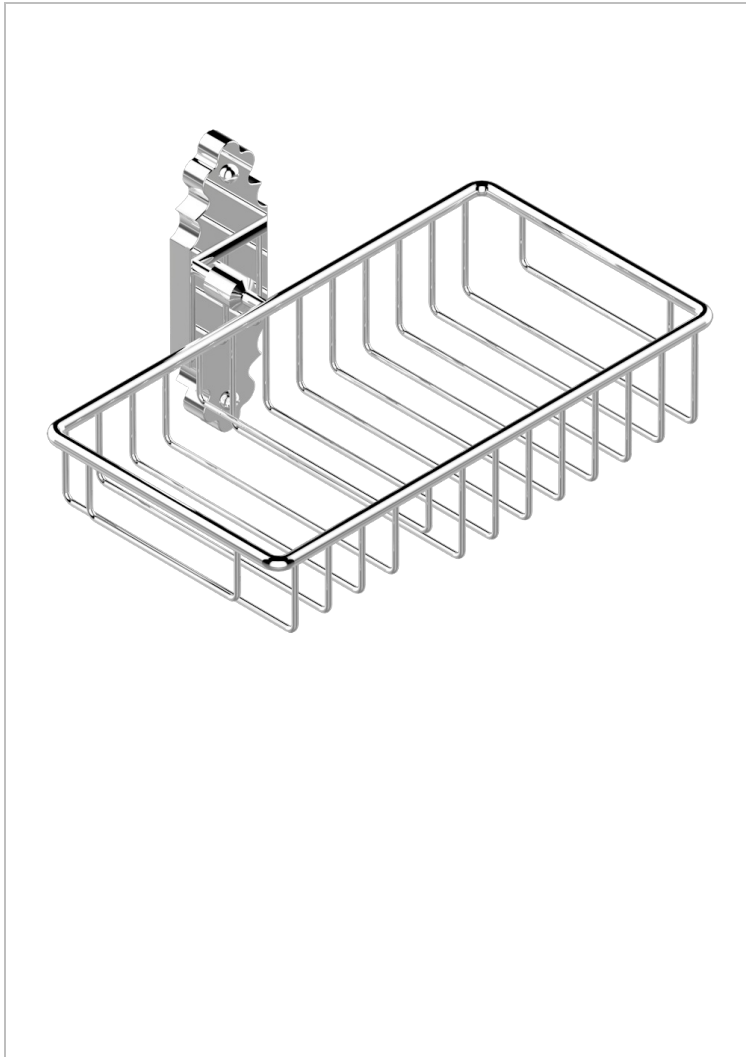

# 1900 WITH LEVER HANDLES

G28-2620

Soap and sponge holder, wall mounted

THG<sup>®</sup>  
PARIS

28471

26/10/2009

## CHARACTERISTIC

- 1900 with lever handles
- Soap and sponge holder, wall mounted