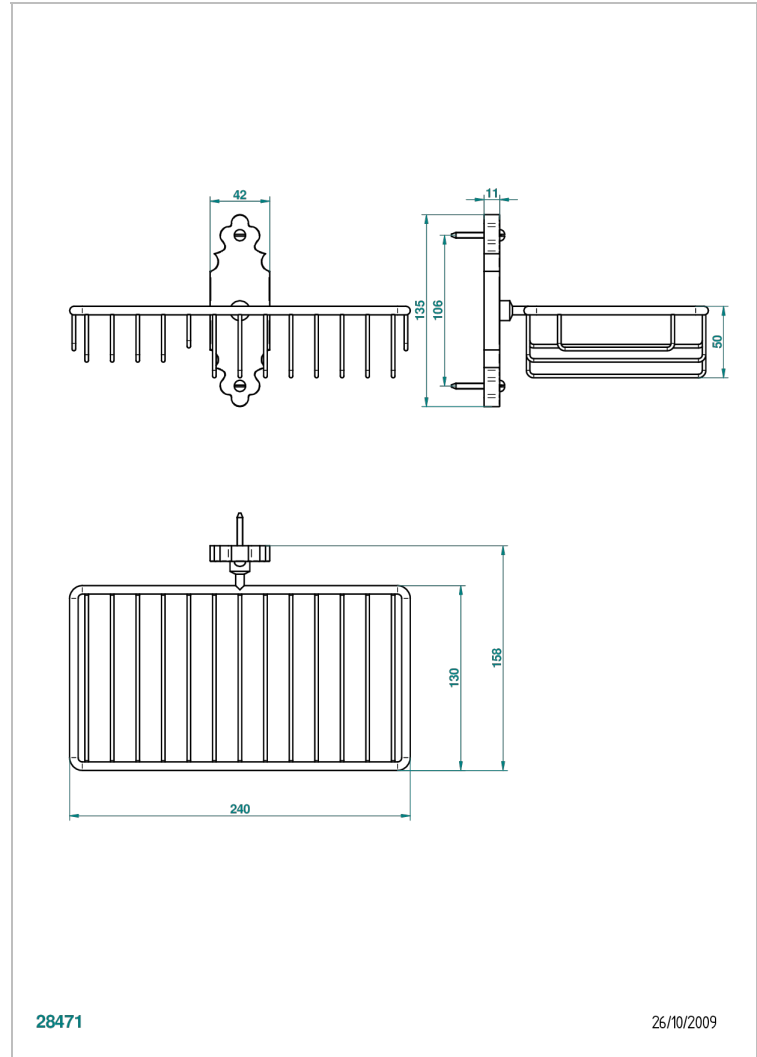

# 1900 WITH LEVER HANDLES

G28-2620

Soap and sponge holder, wall mounted

THG<sup>®</sup>  
PARIS

28471

26/10/2009

## CHARACTERISTIC

- 1900 with lever handles
- Soap and sponge holder, wall mounted