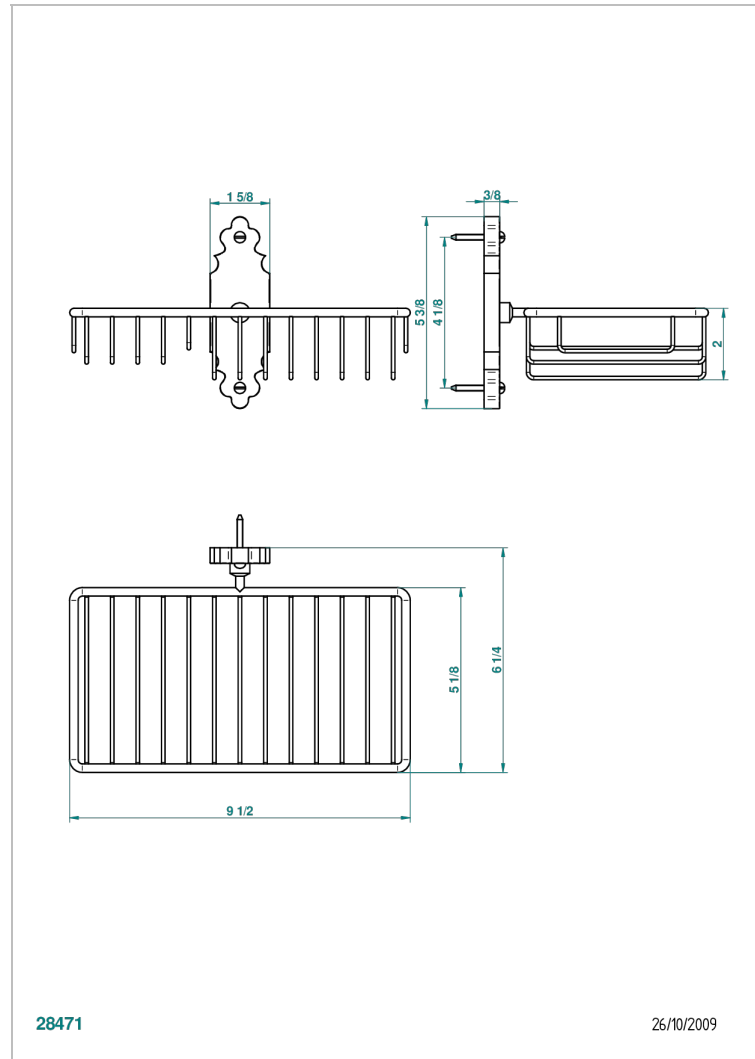

1900 WITH LEVER HANDLES

G28-2620

Soap and sponge holder, wall mounted

CHARACTERISTIC

- 1900 with lever handles
- Soap and sponge holder, wall mounted

AVAILABLE FINITIONS

Black ceram - D30
Blush PVD - H62
Brass color PVD - H49
Brown bronze color PVD - F33
Chrome polished - A02
Chrome polished / gold polished - G02