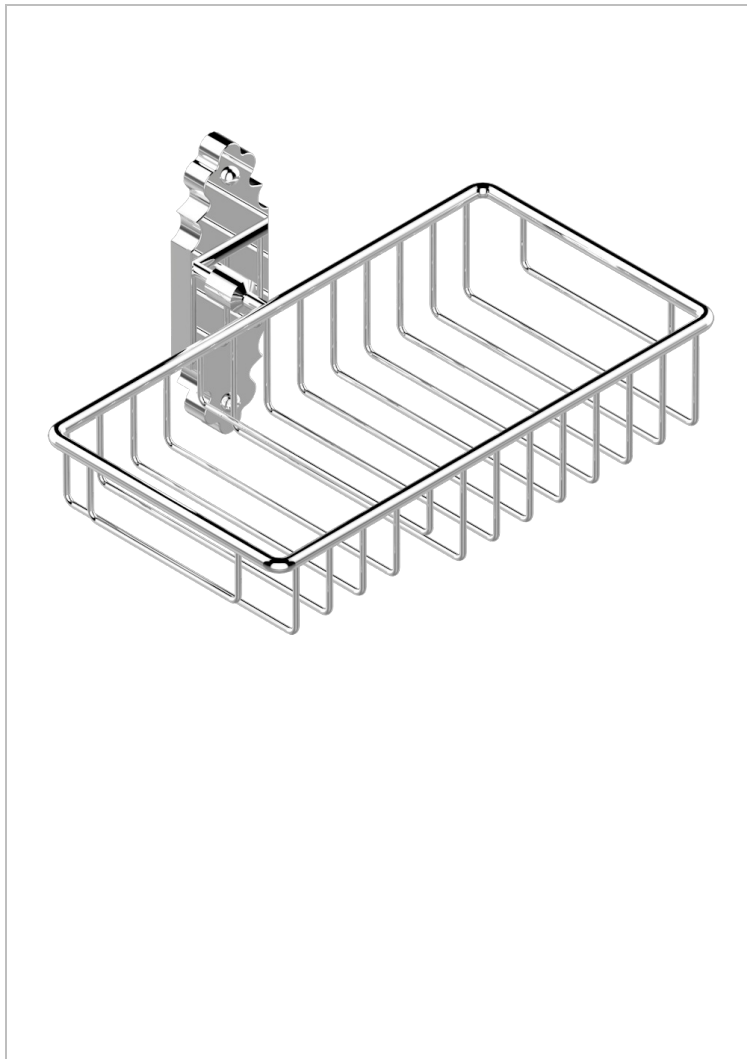

1900 WITH LEVER HANDLES

G28-2620

Soap and sponge holder, wall mounted

CHARACTERISTIC

- 1900 with lever handles
- Soap and sponge holder, wall mounted

AVAILABLE FINITIONS

Black ceram - D30
Blush PVD - H62
Brass color PVD - H49
Brown bronze color PVD - F33
Chrome polished - A02
Chrome polished / gold polished - G02