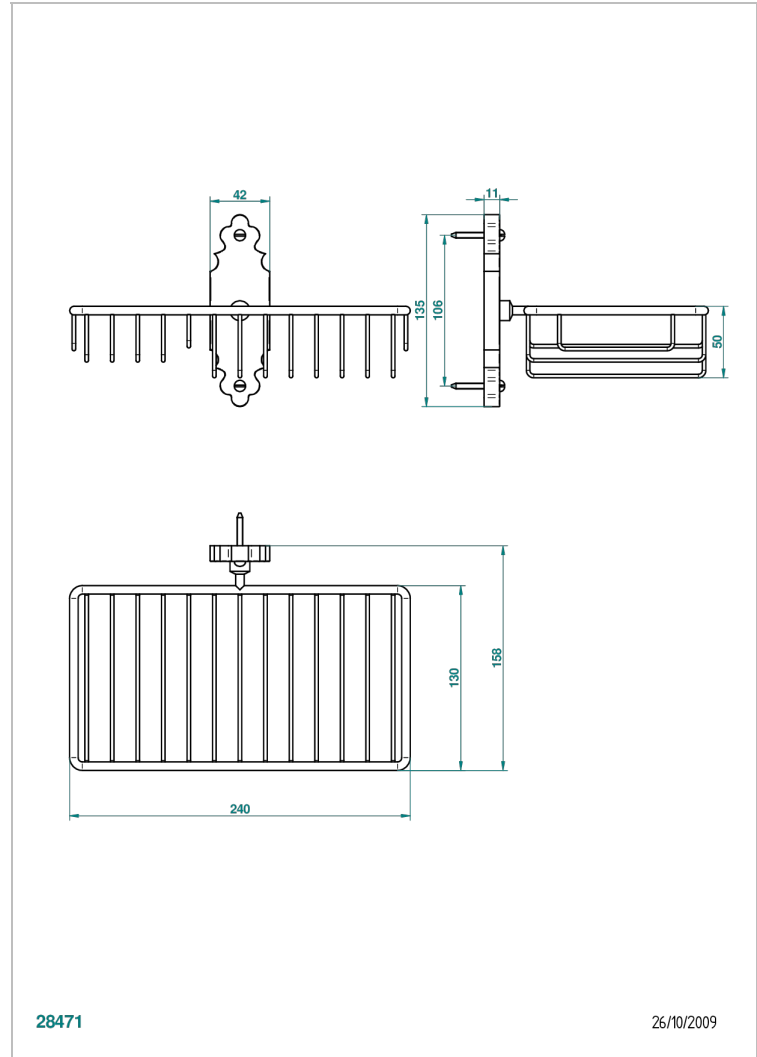

1900

G25-2620

Soap and sponge holder, wall mounted

CHARACTERISTIC

- 1900
- Soap and sponge holder, wall mounted

AVAILABLE FINITIONS

Black ceram - D30
Blush PVD - H62
Brass color PVD - H49
Brown bronze color PVD - F33
Chrome polished - A02
Chrome polished / gold polished - G02