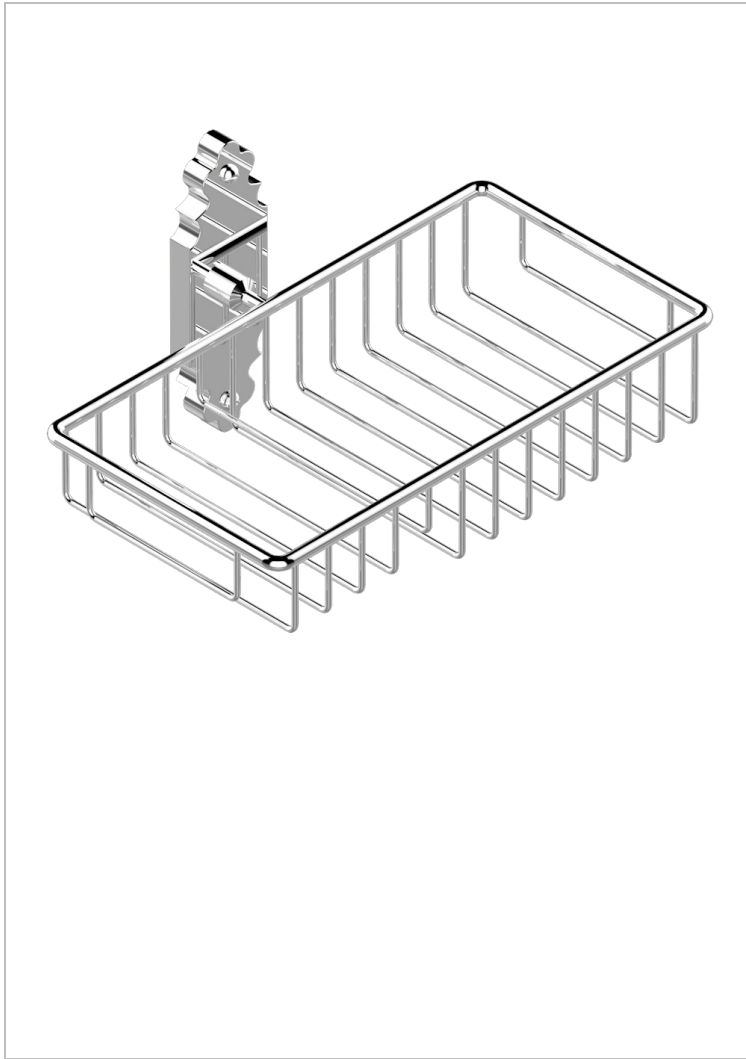

# 1900

G25-2620

Soap and sponge holder, wall mounted

## CHARACTERISTIC

- 1900
- Soap and sponge holder, wall mounted