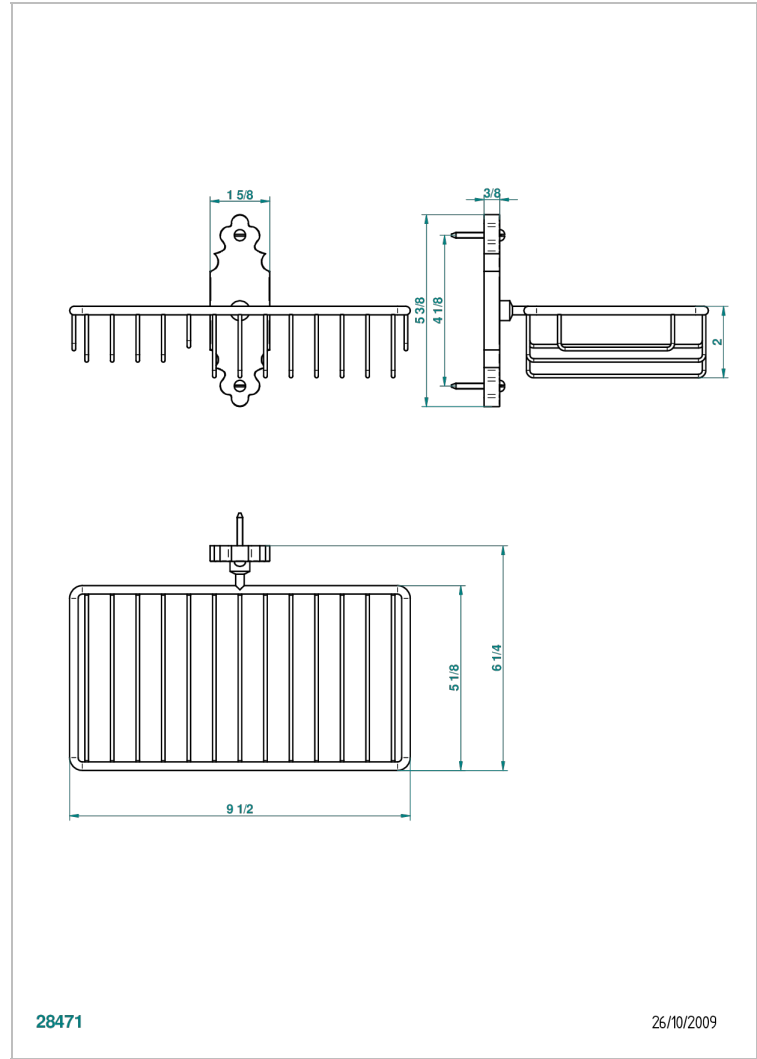

# 1900

G25-2620

Soap and sponge holder, wall mounted

## CHARACTERISTIC

- 1900
- Soap and sponge holder, wall mounted