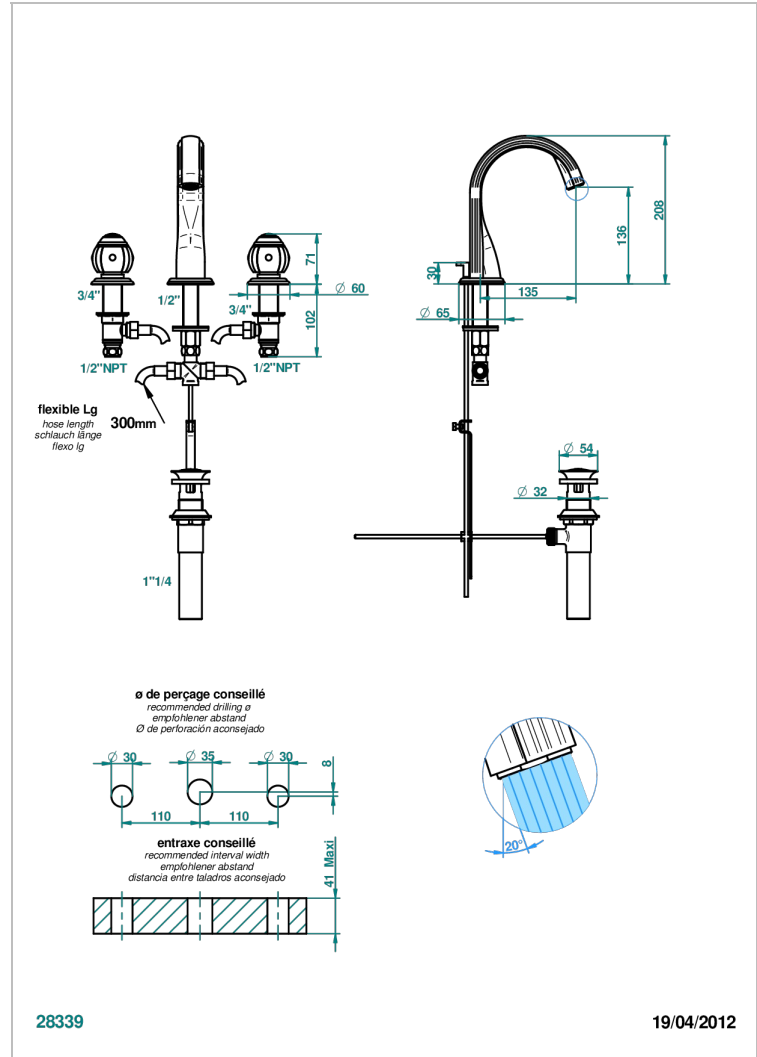

# ITHAQUE PLATINUM DECOR

A7B-151/US

Widespread lavatory set with drain

THG<sup>®</sup>  
PARIS