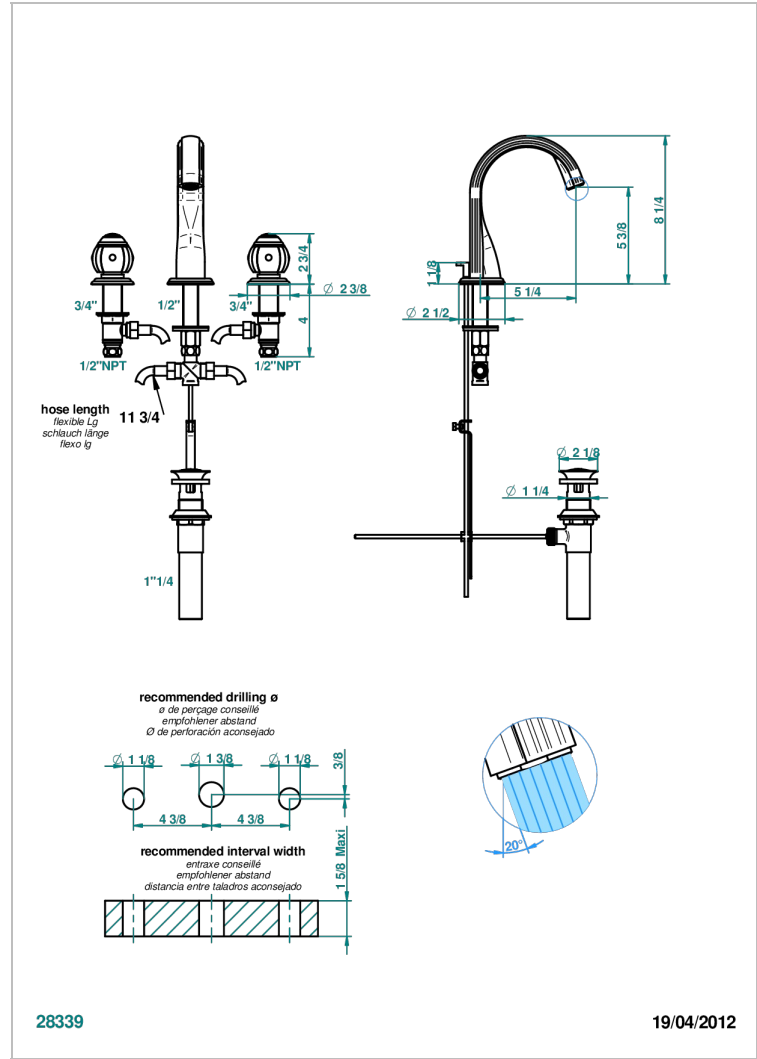

ITHAQUE PLATINUM DECOR

A7B-151/US

Widespread lavatory set with drain

THG[®]
PARIS

CHARACTERISTIC

- ASME : ASME A112.18.1-2011/CSA B125.1-11

TECHNICAL SPECS

- Recommandé : 3 bars (max. 5 bars) - Advised : 43,5 psi (max. 72 psi)
- 5,7 l/min à 3 bars (1.5 gpm at 43.5 psi)

STANDARDS

AVAILABLE FINITIONS

Black ceram - D30
Blush PVD - H62
Brass color PVD - H49
Brown bronze color PVD - F33
Chrome polished - A02
Chrome polished / gold polished - G02

Copper antique matt, coated - H07
Gold color PVD - H52
Gold mat - F07
Gold polished - F01
Graphite PVD - H64
Light coated bronze - D01