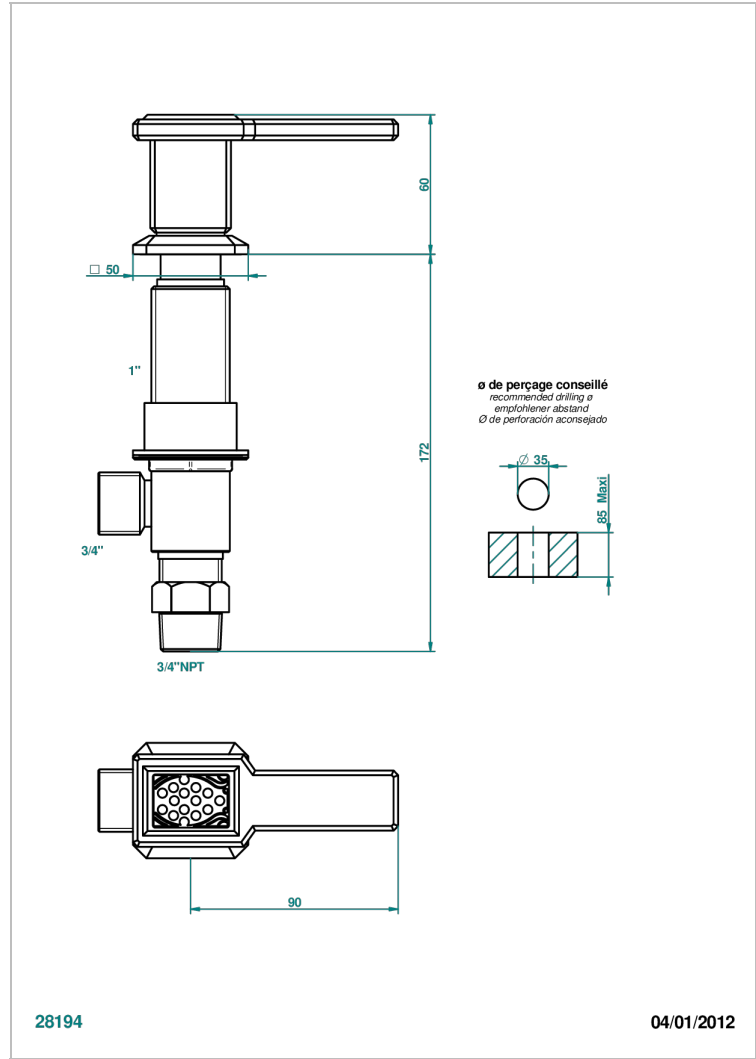

METROPOLIS CLEAR CRYSTAL WITH LEVER HANDLES

A2B-36/CUS

3/4" deck valve with trim - Cold

CHARACTERISTIC

- ASME : ASME A112.18.1-2011/CSA B125.1-11

STANDARDS

AVAILABLE FINITIONS

Black ceram - D30
Blush PVD - H62
Brass color PVD - H49
Brown bronze color PVD - F33
Chrome polished - A02
Chrome polished / gold polished - G02