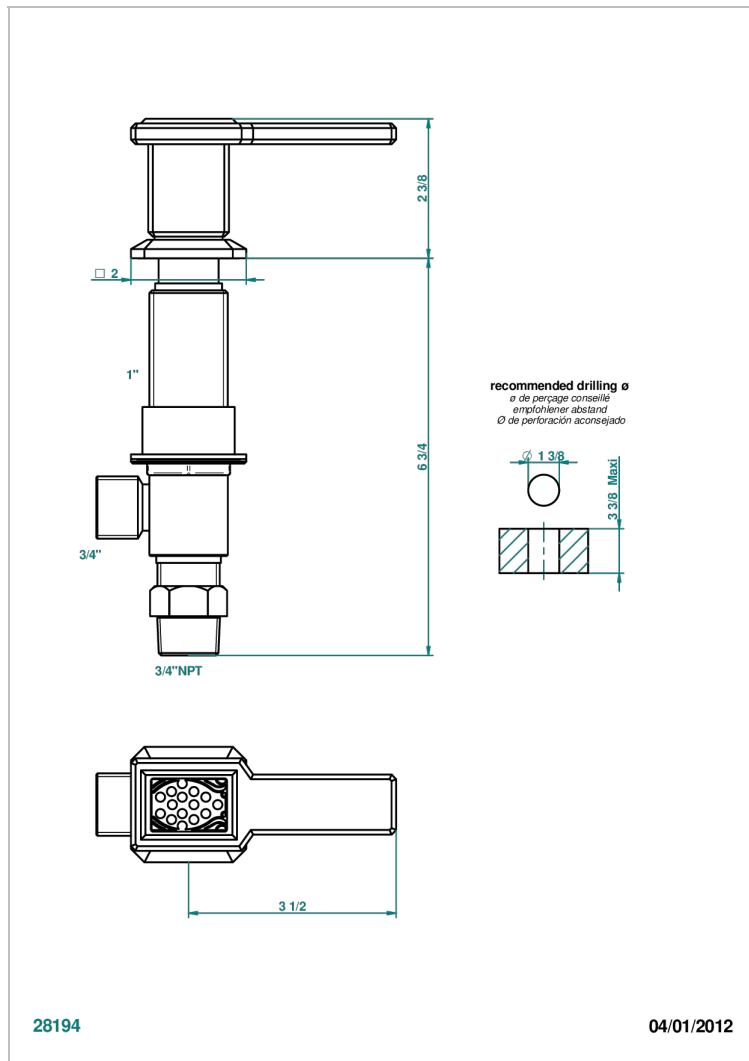

METROPOLIS CLEAR CRYSTAL WITH LEVER HANDLES

A2B-36/CUS

3/4" deck valve with trim - Cold

CHARACTERISTIC

- ASME : ASME A112.18.1-2011/CSA B125.1-11

STANDARDS

AVAILABLE FINITIONS

Black ceram - D30
 Blush PVD - H62
 Brass color PVD - H49
 Brown bronze color PVD - F33
 Chrome polished - A02
 Chrome polished / gold polished - G02