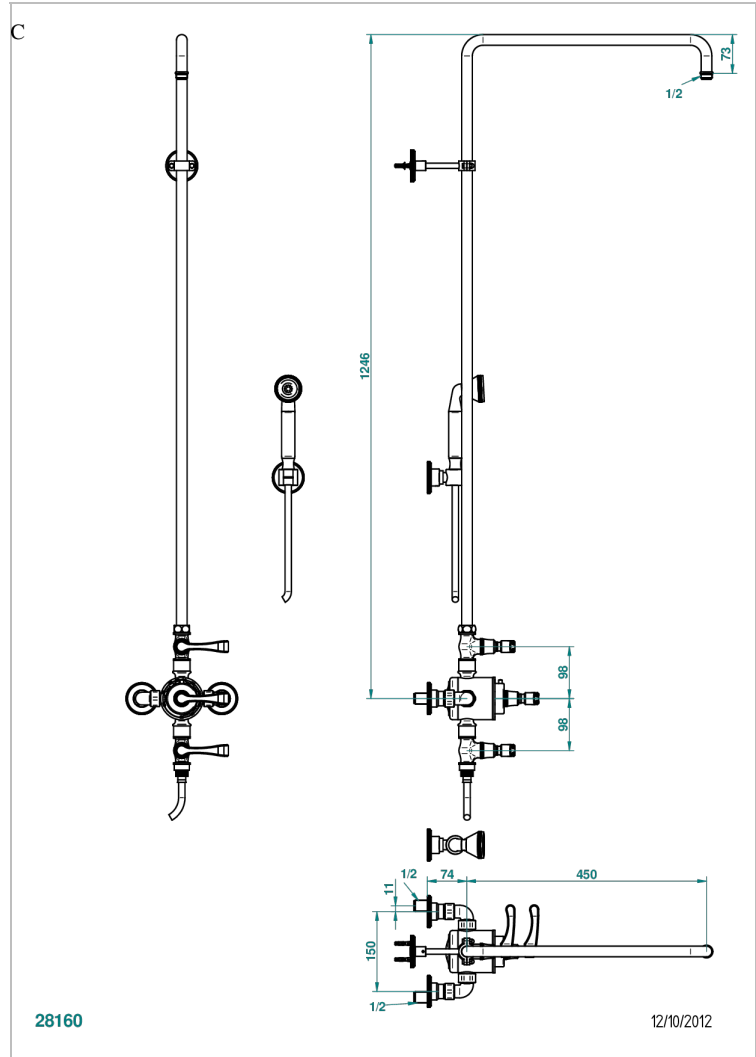

# ART DECO WITH LEVER

A55-64TRCC

Wall mounted thermostatic shower mixer / shut off valves / exposed shower column / telephone shower, hose and fix hook

- 150 mm centres. (without shower head)

## CHARACTERISTIC

- Art Déco with lever
- Wall mounted thermostatic shower mixer / shut off valves / exposed shower column / telephone shower, hose and fix hook - 150 mm centres. (without shower head)

## TECHNICAL SPECS

- Recommandé : 3 bars (max. 5 bars) - Advised : 43,5 psi (max. 72 psi)
- Douchette : 9,5 l/min à 3 bars (2.52 gpm at 43.5 psi)
- ajouter la pomme - add the showerhead

## AVAILABLE FINITIONS

Antique nickel - H28  
Black ceram - D30  
Blush PVD - H62  
Brass color PVD - H49  
Brown bronze color PVD - F33  
Gold color PVD - H52

Graphite PVD - H64  
Lacquered light bronze - D01  
Matt Umber PVD - H67  
Matt blush PVD - H60  
Matt brass color PVD - H50  
Matt brown bronze color PVD - F34