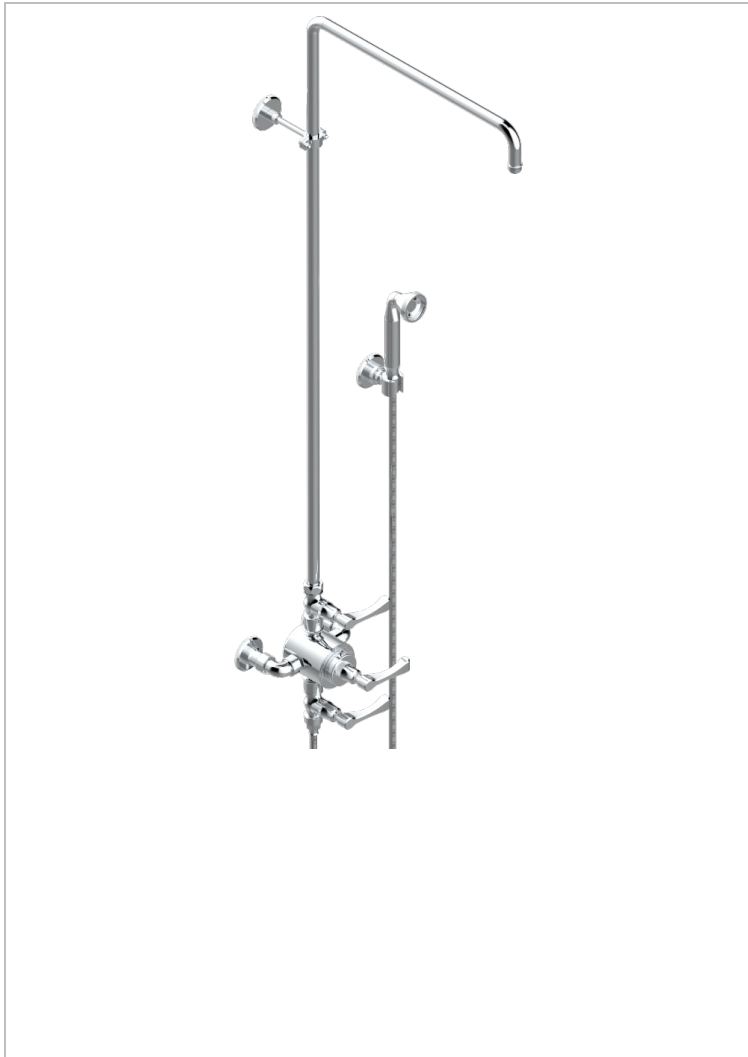

# ART DECO WITH LEVER

A55-64TRCC

Wall mounted thermostatic shower mixer / shut off valves / exposed shower column / telephone shower, hose and fix hook

- 150 mm centres. (without shower head)

## CHARACTERISTIC

- Art Déco with lever
- Wall mounted thermostatic shower mixer / shut off valves / exposed shower column / telephone shower, hose and fix hook - 150 mm centres. (without shower head)

## TECHNICAL SPECS

- Recommandé : 3 bars (max. 5 bars) - Advised : 43,5 psi (max. 72 psi)
- Douchette : 9,5 l/min à 3 bars (2.52 gpm at 43.5 psi)
- ajouter la pomme - add the showerhead

## AVAILABLE FINITIONS

Antique nickel - H28  
Black ceram - D30  
Blush PVD - H62  
Brass color PVD - H49  
Brown bronze color PVD - F33  
Gold color PVD - H52

Graphite PVD - H64  
Lacquered light bronze - D01  
Matt Umber PVD - H67  
Matt blush PVD - H60  
Matt brass color PVD - H50  
Matt brown bronze color PVD - F34