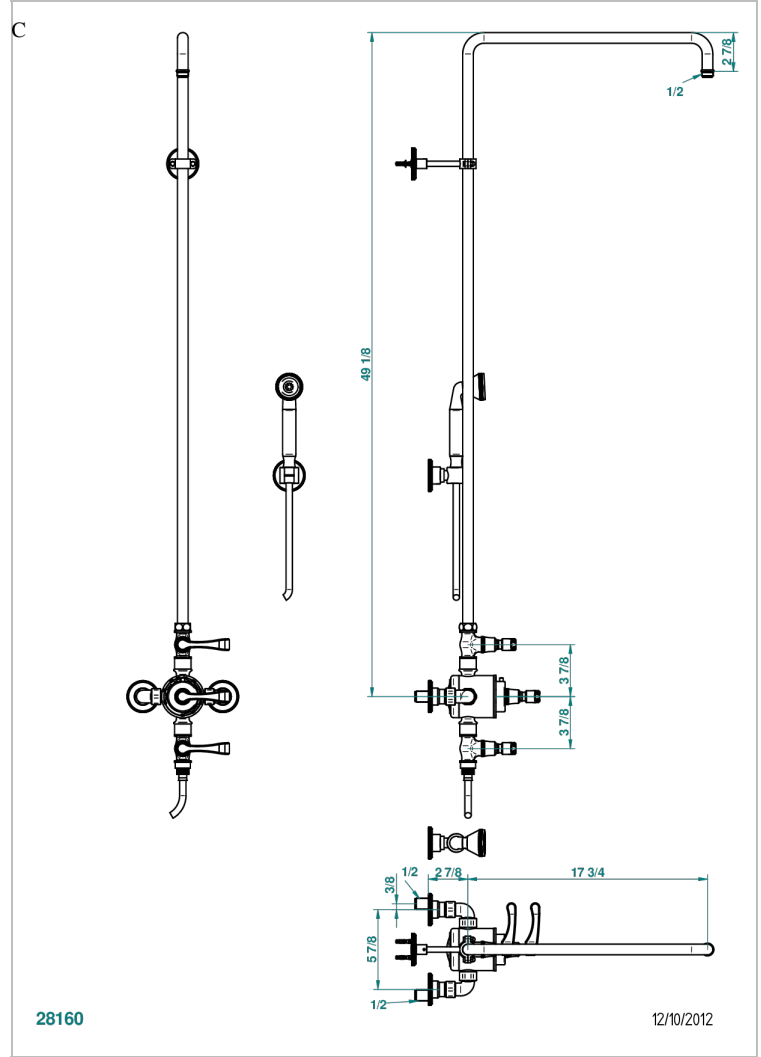

ART DECO WITH LEVER

A55-64TRCC

Wall mounted thermostatic shower mixer / shut off valves / exposed shower column / telephone shower, hose and fix hook

- 150 mm centres. (without shower head)

CHARACTERISTIC

- Art Déco with lever
- Wall mounted thermostatic shower mixer / shut off valves / exposed shower column / telephone shower, hose and fix hook - 150 mm centres. (without shower head)

TECHNICAL SPECS

- Recommandé : 3 bars (max. 5 bars) - Advised : 43,5 psi (max. 72 psi)
- Douchette : 9,5 l/min à 3 bars (2.52 gpm at 43.5 psi)
- ajouter la pomme - add the showerhead

AVAILABLE FINITIONS

Antique nickel - H28
Black ceram - D30
Blush PVD - H62
Brass color PVD - H49
Brown bronze color PVD - F33
Gold color PVD - H52

Graphite PVD - H64
Lacquered light bronze - D01
Matt Umber PVD - H67
Matt blush PVD - H60
Matt brass color PVD - H50
Matt brown bronze color PVD - F34