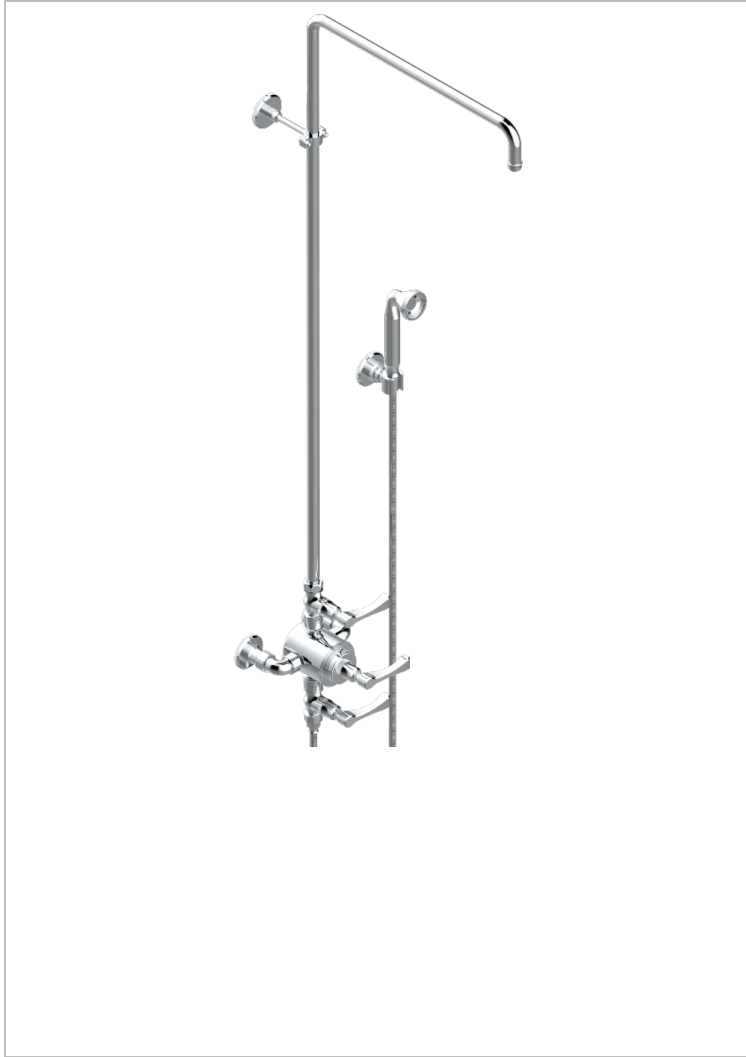

ART DECO WITH LEVER

A55-64TRCC

Wall mounted thermostatic shower mixer / shut off valves / exposed shower column / telephone shower, hose and fix hook

- 150 mm centres. (without shower head)

CHARACTERISTIC

- Art Déco with lever
- Wall mounted thermostatic shower mixer / shut off valves / exposed shower column / telephone shower, hose and fix hook - 150 mm centres. (without shower head)

TECHNICAL SPECS

- Recommandé : 3 bars (max. 5 bars) - Advised : 43,5 psi (max. 72 psi)
- Douchette : 9,5 l/min à 3 bars (2.52 gpm at 43.5 psi)
- ajouter la pomme - add the showerhead

AVAILABLE FINITIONS

Antique nickel - H28
Black ceram - D30
Blush PVD - H62
Brass color PVD - H49
Brown bronze color PVD - F33
Gold color PVD - H52

Graphite PVD - H64
Lacquered light bronze - D01
Matt Umber PVD - H67
Matt blush PVD - H60
Matt brass color PVD - H50
Matt brown bronze color PVD - F34

Soft gold - F30
Soft matt gold - F31
Umber PVD - H66
Varnished matt antique red copper (color finish) - H07