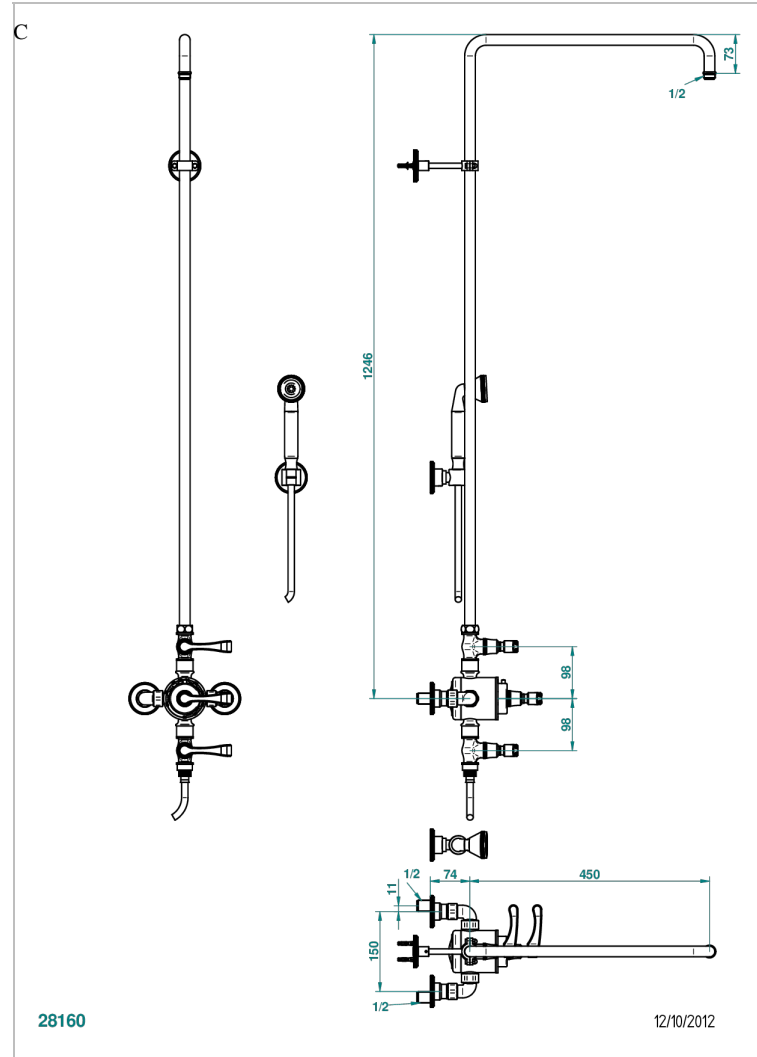

# ART DECO WITH LEVER

A55-64TRCC

Wall mounted thermostatic shower mixer / shut off valves / exposed shower column / telephone shower, hose and fix hook

- 150 mm centres. (without shower head)

## CHARACTERISTIC

- Art Déco with lever
- Wall mounted thermostatic shower mixer / shut off valves / exposed shower column / telephone shower, hose and fix hook - 150 mm centres. (without shower head)

## TECHNICAL SPECS

- Recommandé : 3 bars (max. 5 bars) - Advised : 43,5 psi (max. 72 psi)
- Douchette : 9,5 l/min à 3 bars (2.52 gpm at 43.5 psi)
- ajouter la pomme - add the showerhead

## AVAILABLE FINITIONS

Antique nickel - H28  
Black ceram - D30  
Blush PVD - H62  
Brass color PVD - H49  
Brown bronze color PVD - F33  
Gold color PVD - H52

Graphite PVD - H64  
Lacquered light bronze - D01  
Matt Umber PVD - H67  
Matt blush PVD - H60  
Matt brass color PVD - H50  
Matt brown bronze color PVD - F34