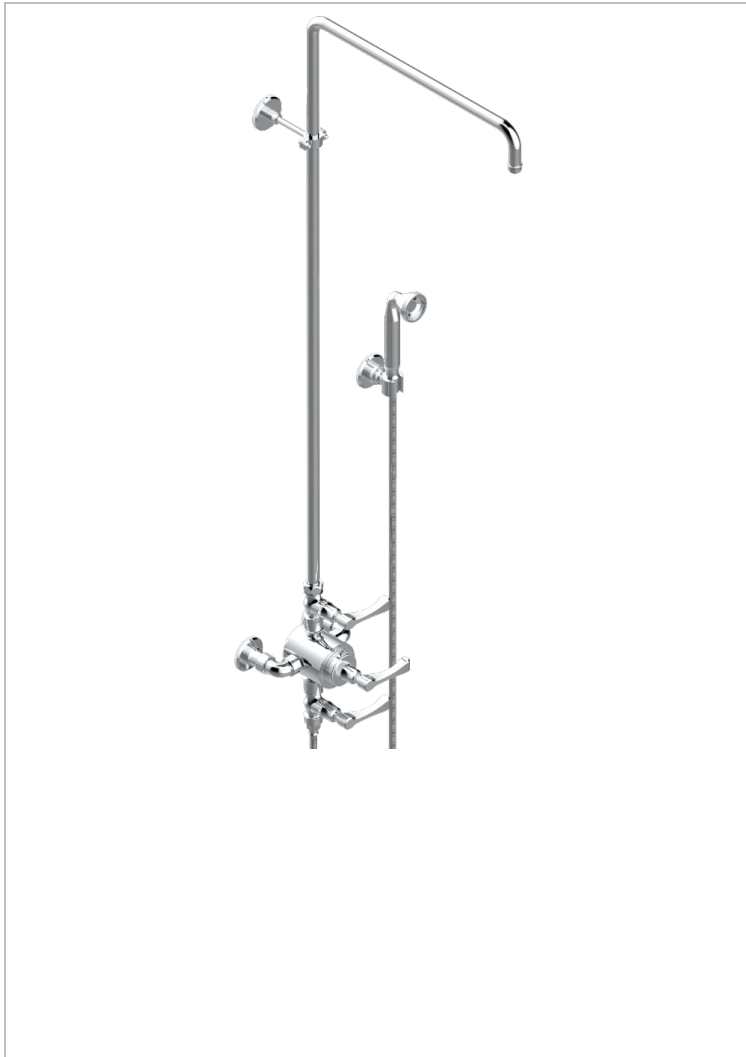

# ART DECO WITH LEVER

A55-64TRCC

Wall mounted thermostatic shower mixer / shut off valves / exposed shower column / telephone shower, hose and fix hook

- 150 mm centres. (without shower head)

## CHARACTERISTIC

- Art Déco with lever
- Wall mounted thermostatic shower mixer / shut off valves / exposed shower column / telephone shower, hose and fix hook - 150 mm centres. (without shower head)

## TECHNICAL SPECS

- Recommandé : 3 bars (max. 5 bars) - Advised : 43,5 psi (max. 72 psi)
- Douchette : 9,5 l/min à 3 bars (2.52 gpm at 43.5 psi)
- ajouter la pomme - add the showerhead

## AVAILABLE FINITIONS

Antique nickel - H28  
Black ceram - D30  
Blush PVD - H62  
Brass color PVD - H49  
Brown bronze color PVD - F33  
Gold color PVD - H52

Graphite PVD - H64  
Lacquered light bronze - D01  
Matt Umber PVD - H67  
Matt blush PVD - H60  
Matt brass color PVD - H50  
Matt brown bronze color PVD - F34