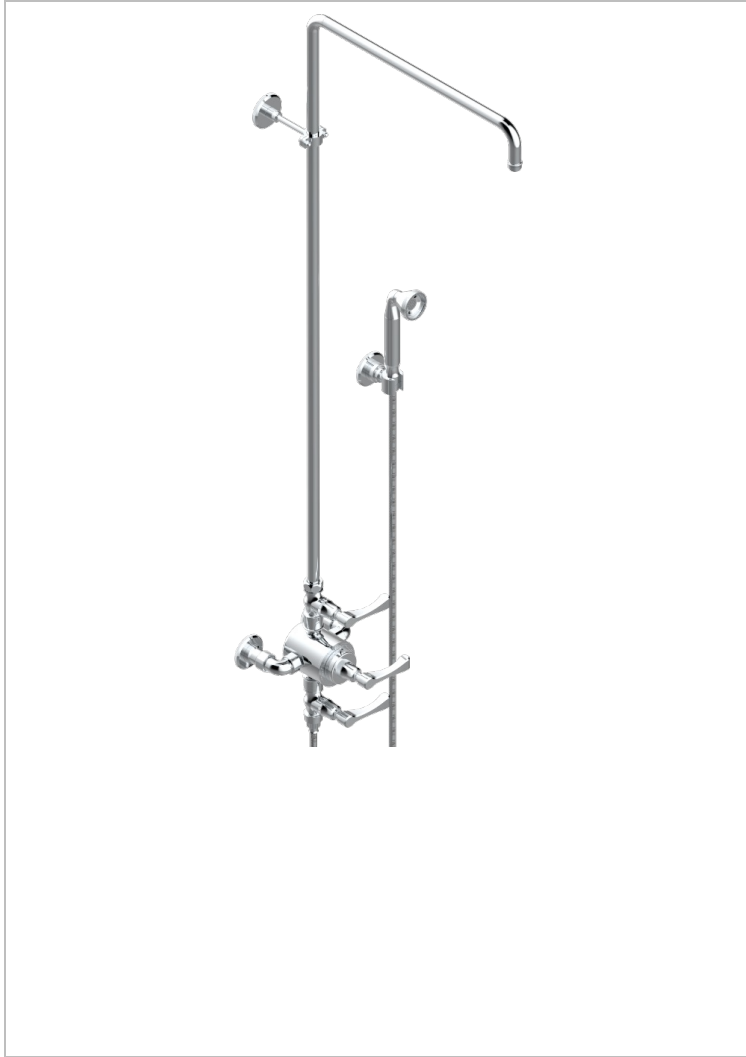

# ART DECO WITH LEVER

A55-64TRCC

Wall mounted thermostatic shower mixer / shut off valves / exposed shower column / telephone shower, hose and fix hook

- 150 mm centres. (without shower head)

## CHARACTERISTIC

- Art Déco with lever
- Wall mounted thermostatic shower mixer / shut off valves / exposed shower column / telephone shower, hose and fix hook - 150 mm centres. (without shower head)

## TECHNICAL SPECS

- Recommandé : 3 bars (max. 5 bars) - Advised : 43,5 psi (max. 72 psi)
- Douchette : 9,5 l/min à 3 bars (2.52 gpm at 43.5 psi)
- ajouter la pomme - add the showerhead

## AVAILABLE FINITIONS

Antique nickel - H28  
Black ceram - D30  
Blush PVD - H62  
Brass color PVD - H49  
Brown bronze color PVD - F33  
Gold color PVD - H52

Graphite PVD - H64  
Lacquered light bronze - D01  
Matt Umber PVD - H67  
Matt blush PVD - H60  
Matt brass color PVD - H50  
Matt brown bronze color PVD - F34