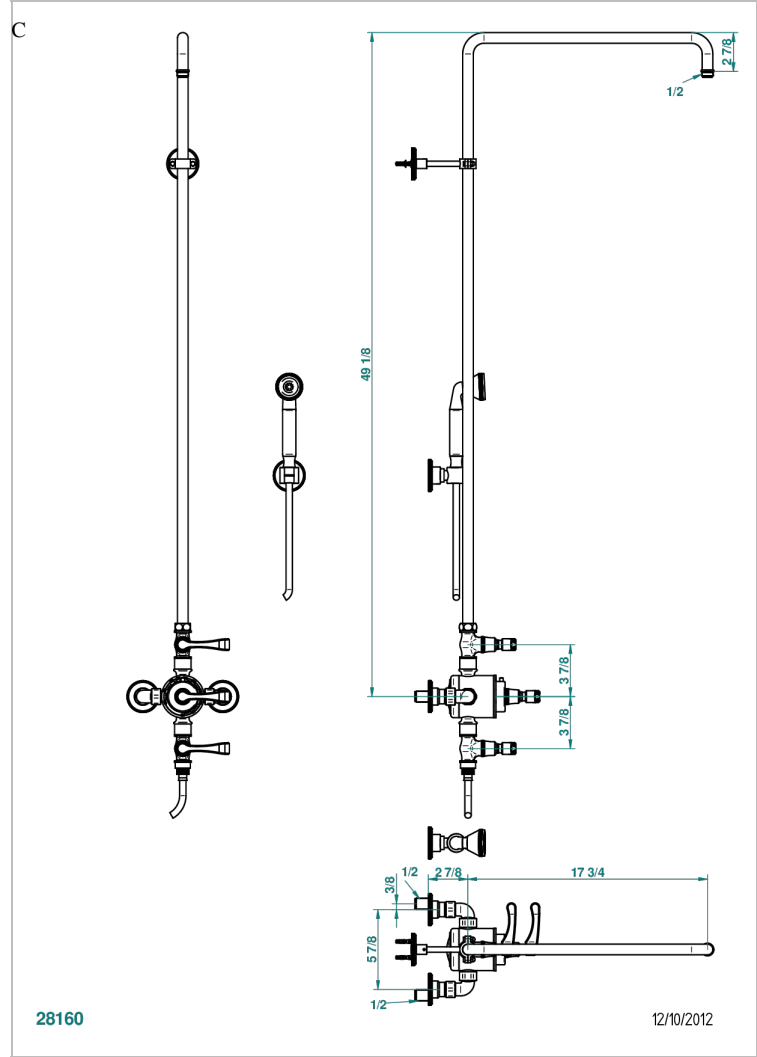

# ART DECO WITH LEVER

A55-64TRCC

Wall mounted thermostatic shower mixer / shut off valves / exposed shower column / telephone shower, hose and fix hook

- 150 mm centres. (without shower head)

## CHARACTERISTIC

- Art Déco with lever
- Wall mounted thermostatic shower mixer / shut off valves / exposed shower column / telephone shower, hose and fix hook - 150 mm centres. (without shower head)

## TECHNICAL SPECS

- Recommandé : 3 bars (max. 5 bars) - Advised : 43,5 psi (max. 72 psi)
- Douchette : 9,5 l/min à 3 bars (2.52 gpm at 43.5 psi)
- ajouter la pomme - add the showerhead

## AVAILABLE FINITIONS

Antique nickel - H28  
Black ceram - D30  
Blush PVD - H62  
Brass color PVD - H49  
Brown bronze color PVD - F33  
Gold color PVD - H52

Graphite PVD - H64  
Lacquered light bronze - D01  
Matt Umber PVD - H67  
Matt blush PVD - H60  
Matt brass color PVD - H50  
Matt brown bronze color PVD - F34