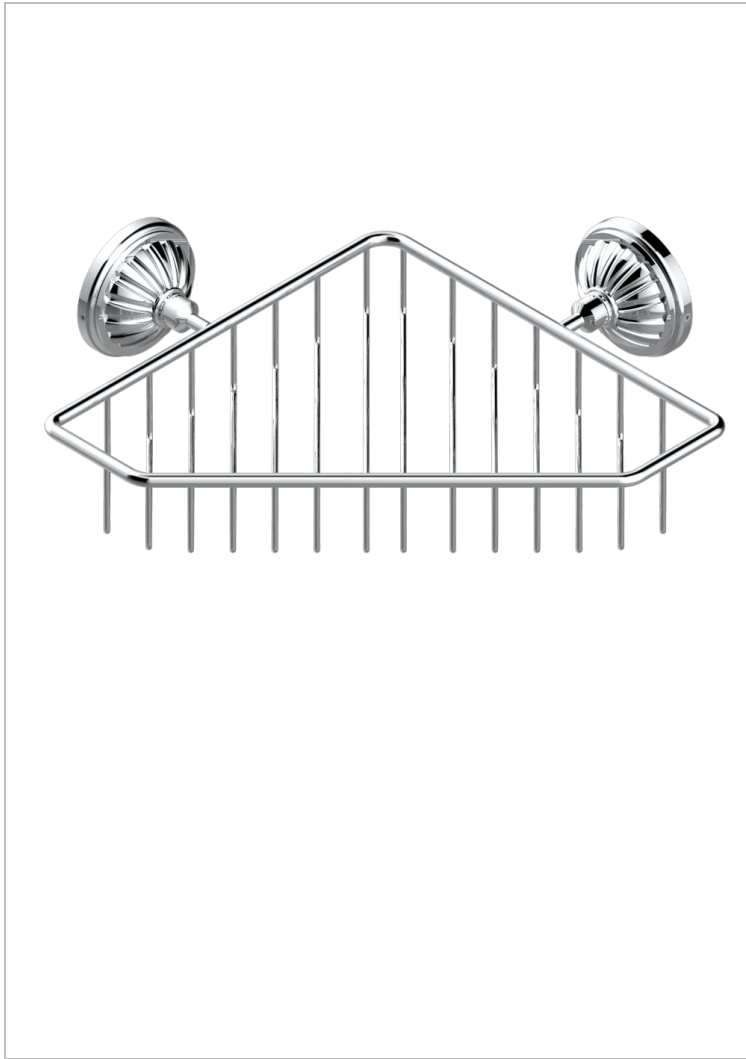

MANDARINE METAL

U1A-3623

Large corner soap basket, wall mounted

THG
PARIS

CHARACTERISTIC

- Mandarin Metal
- Large corner soap basket, wall mounted

AVAILABLE FINITIONS

Black ceram - D30
Blush PVD - H62
Brass color PVD - H49
Brown bronze color PVD - F33
Chrome polished - A02
Chrome polished / gold polished - G02

Copper antique matt, coated - H07
Gold color PVD - H52
Gold mat - F07
Gold polished - F01
Graphite PVD - H64
Light coated bronze - D01

Matt Umber PVD - H67
Matt blush PVD - H60
Matt brass color PVD - H50
Matt brown bronze color PVD - F34
Matt chrome (American satin) - C02
Matt gold color PVD - H53

Matt graphite PVD - H65
Matt nickel (American satin) - C01
Matt nickel color PVD - H56
Nickel antique / Sovereign - H28
Nickel color PVD - H55
Nickel polished - B01

Soft gold - F30
Soft matt gold - F31
Umber PVD - H66