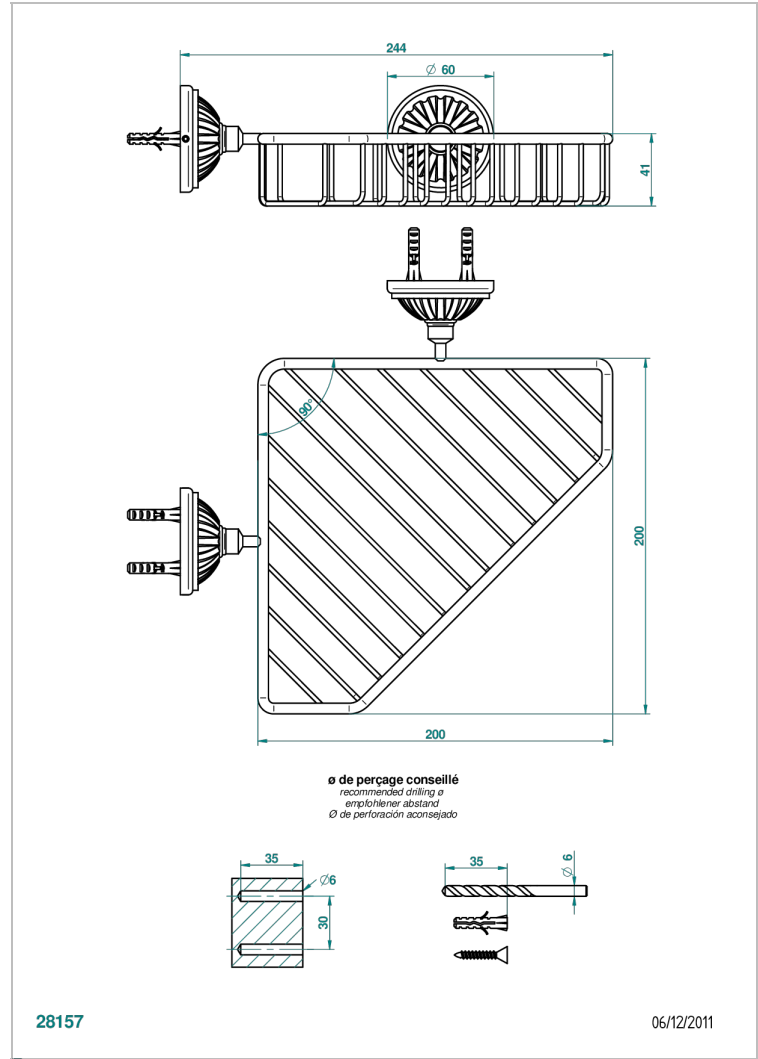

MANDARINE METAL

U1A-3623

Large corner soap basket, wall mounted

THG
PARIS

CHARACTERISTIC

- Mandarin Metal
- Large corner soap basket, wall mounted

AVAILABLE FINITIONS

Black ceram - D30
Blush PVD - H62
Brass color PVD - H49
Brown bronze color PVD - F33
Chrome polished - A02
Chrome polished / gold polished - G02