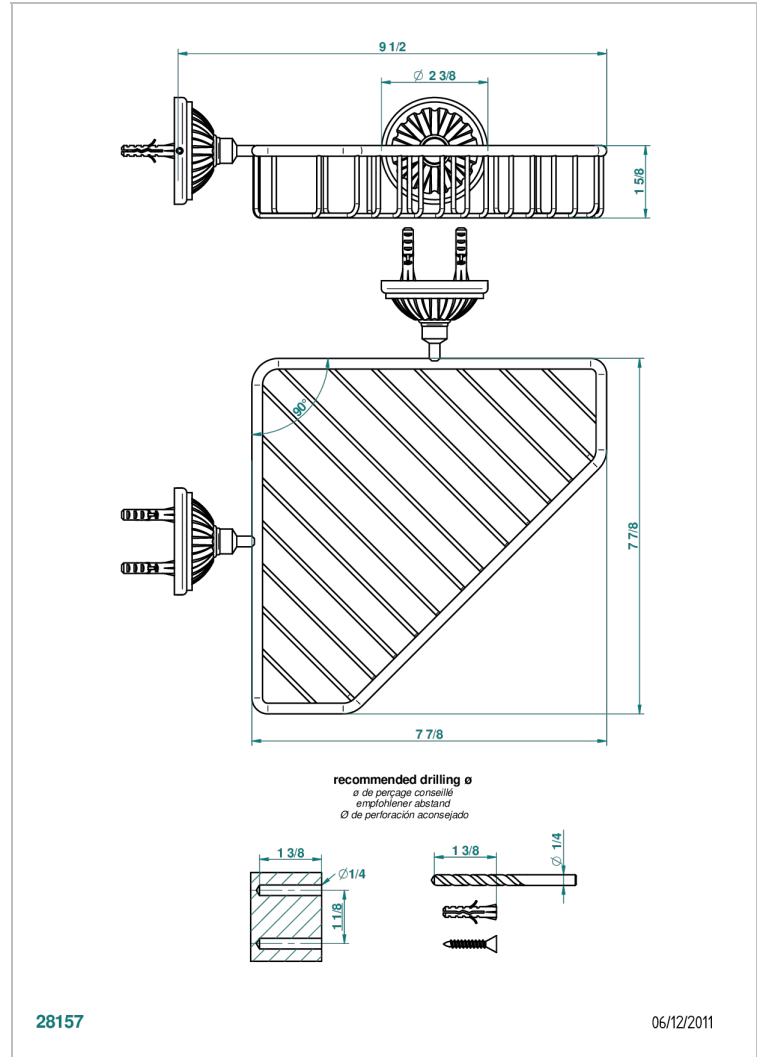

# MANDARINE METAL

U1A-3623

Large corner soap basket, wall mounted

THG<sup>®</sup>  
PARIS

## CHARACTERISTIC

- Mandarin Metal
- Large corner soap basket, wall mounted