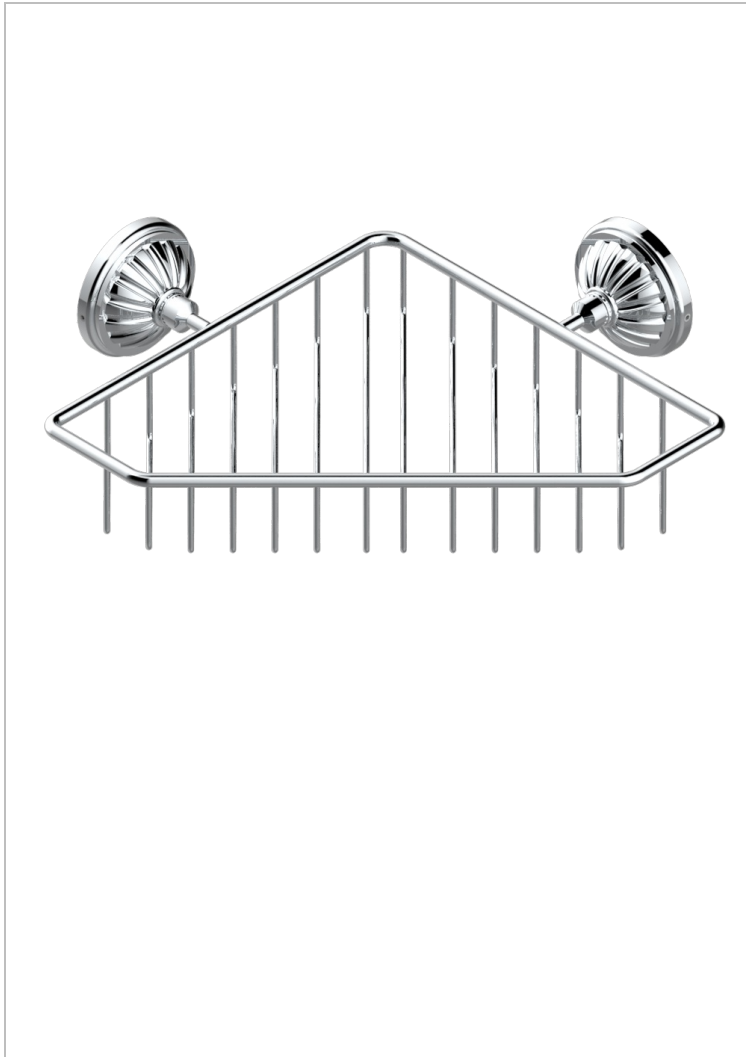

# MANDARINE METAL

U1A-3623

Large corner soap basket, wall mounted

THG<sup>®</sup>  
PARIS

## CHARACTERISTIC

- Mandarin Metal
- Large corner soap basket, wall mounted