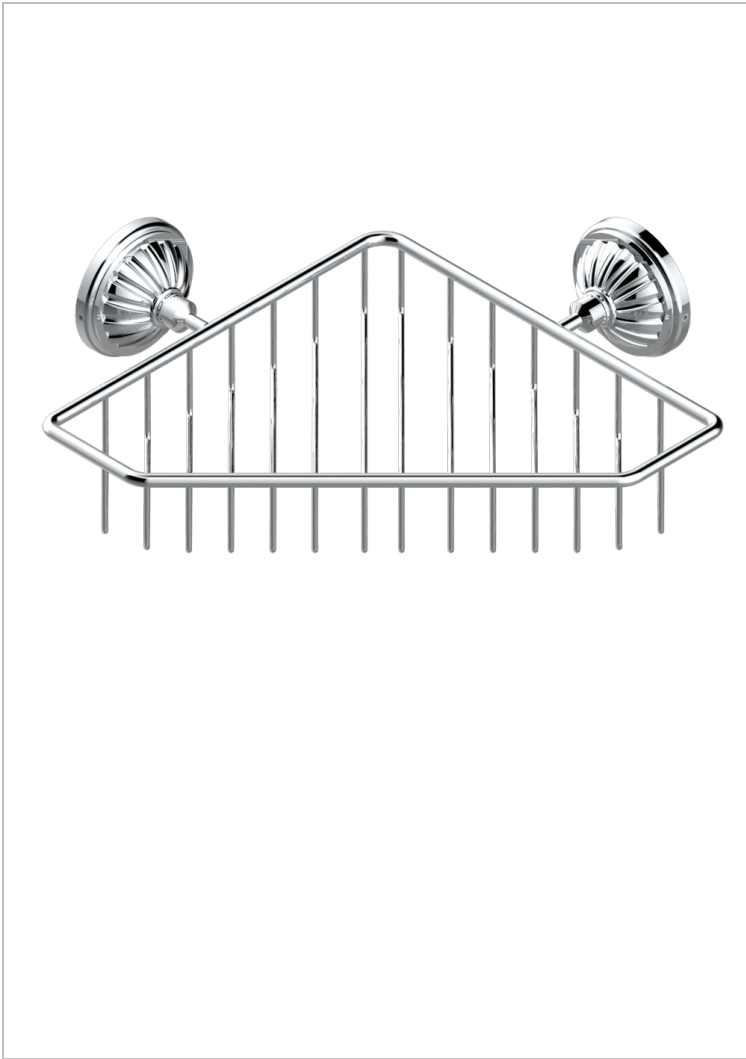

MANDARINE METAL

U1A-3623

Corner soap dish with flanges, 200 x 200 mm

THG
PARIS

CHARACTERISTIC

- Mandarin Metal
- Corner soap dish with flanges, 200 x 200 mm

AVAILABLE FINITIONS

Antique nickel - H28
Black ceram - D30
Blush PVD - H62
Brass color PVD - H49
Brown bronze color PVD - F33
Gold color PVD - H52

Graphite PVD - H64
Lacquered light bronze - D01
Matt Umber PVD - H67
Matt blush PVD - H60
Matt brass color PVD - H50
Matt brown bronze color PVD - F34

Matt chrome - C02
Matt gold - F07
Matt gold color PVD - H53
Matt graphite PVD - H65
Matt nickel (color finish) - C01
Matt nickel color PVD - H56

Nickel color PVD - H55
Polished chrome (color finish) - A02
Polished chrome / Polished gold
(color finish) - G02
Polished gold (color finish) - F01
Polished nickel - B01
Soft gold - F30

Soft matt gold - F31
Umber PVD - H66
Varnished matt antique red copper
(color finish) - H07