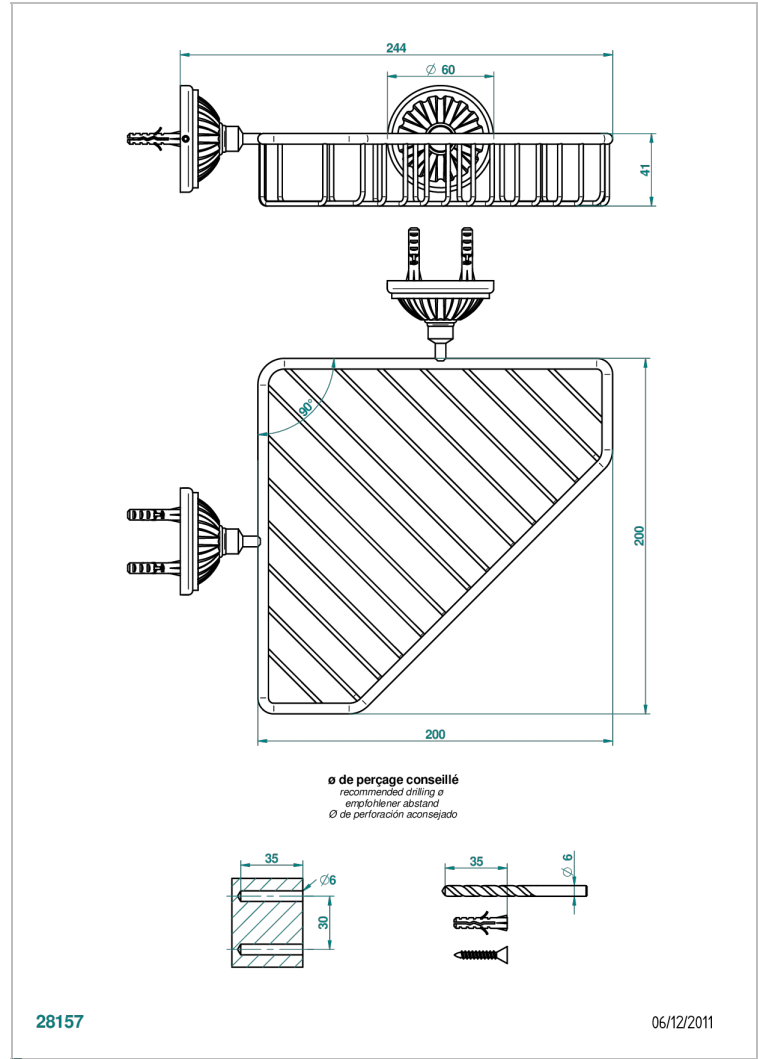

MANDARINE METAL

U1A-3623

Corner soap dish with flanges, 200 x 200 mm

THG
PARIS

CHARACTERISTIC

- Mandarin Metal
- Corner soap dish with flanges, 200 x 200 mm

AVAILABLE FINITIONS

Antique nickel - H28
Black ceram - D30
Blush PVD - H62
Brass color PVD - H49
Brown bronze color PVD - F33
Gold color PVD - H52